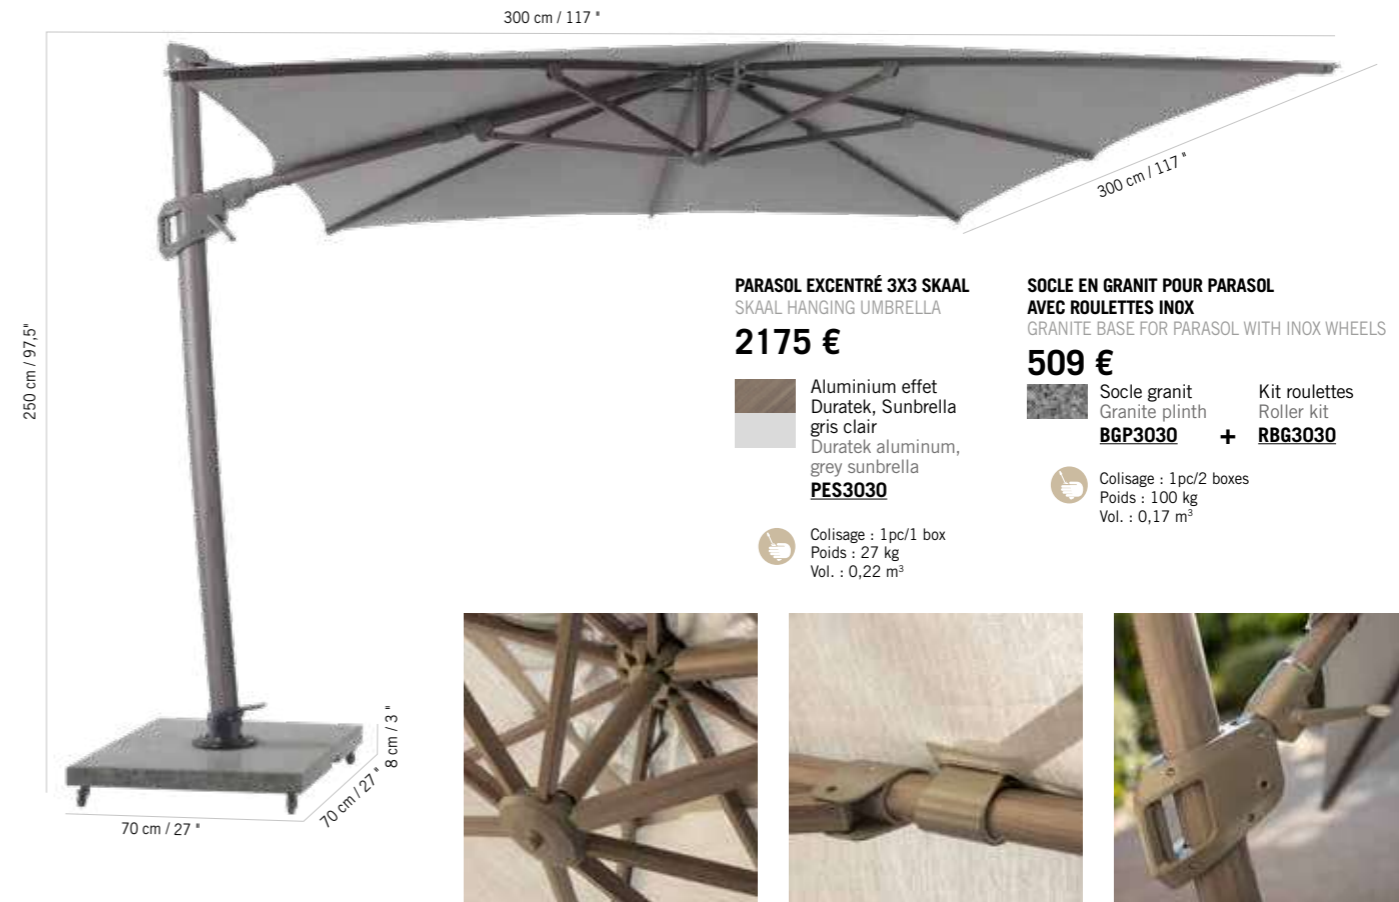

PARASOL EXCENTRÉ 3X3 SKAAL
SKAAL HANGING UMBRELLA

2175 €

Aluminium effet Duratek, Sunbrella gris clair
Duratek aluminum, grey sunbrella
PES3030

Colisage : 1pc/1 box
Poids : 27 kg
Vol. : 0,22 m³

SOCLE EN GRANIT POUR PARASOL AVEC ROULETTES INOX
GRANITE BASE FOR PARASOL WITH INOX WHEELS

509 €

Socle granit Granite plinth
BGP3030 + **RBG3030**

Kit roulettes Roller kit
Colisage : 1pc/2 boxes
Poids : 100 kg
Vol. : 0,17 m³

PARASOL EXCENTRÉ 3X3 SOCLE EN GRANIT AVEC ROULETTES INOX + HOUSSE DE PROTECTION
HANGING UMBRELLA WITH GRANITE BASE, INOX WHEELS + PROTECTION COVER
Ref. **PES3031 + BGP3030 + RBG3030**

2058 €