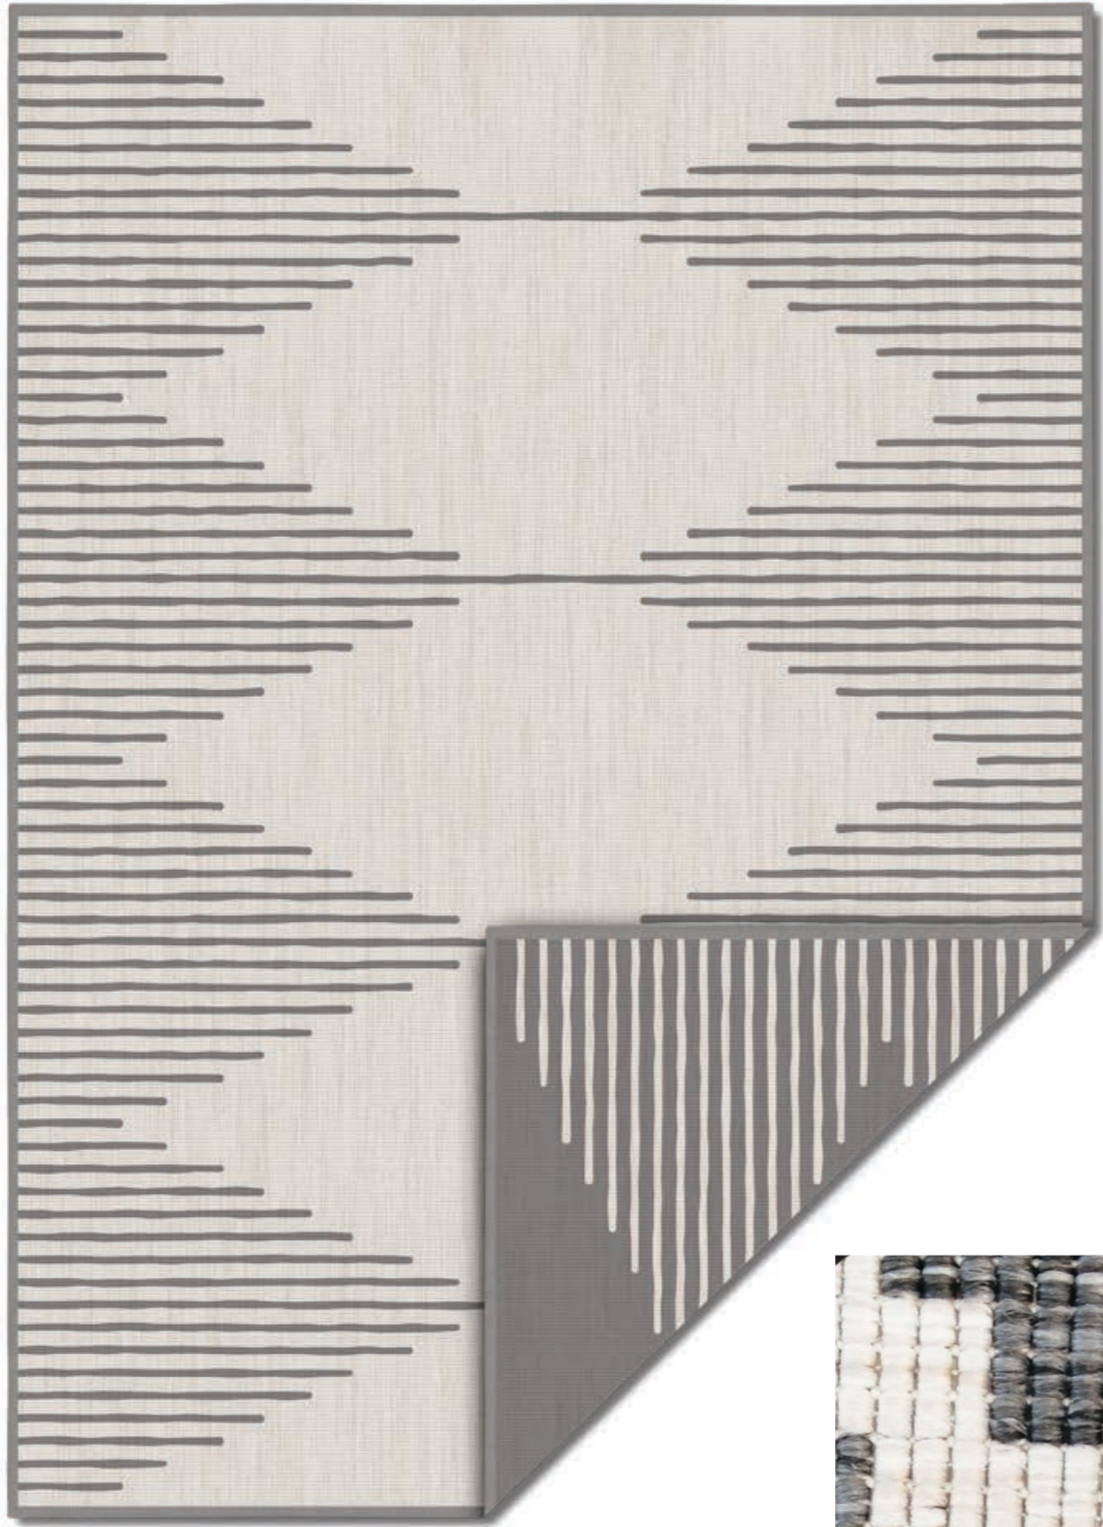

ANTI-ACARIENS
NATUREL

ANTI-MOISSISSURES

TRAITEMENT
ANTI-UV