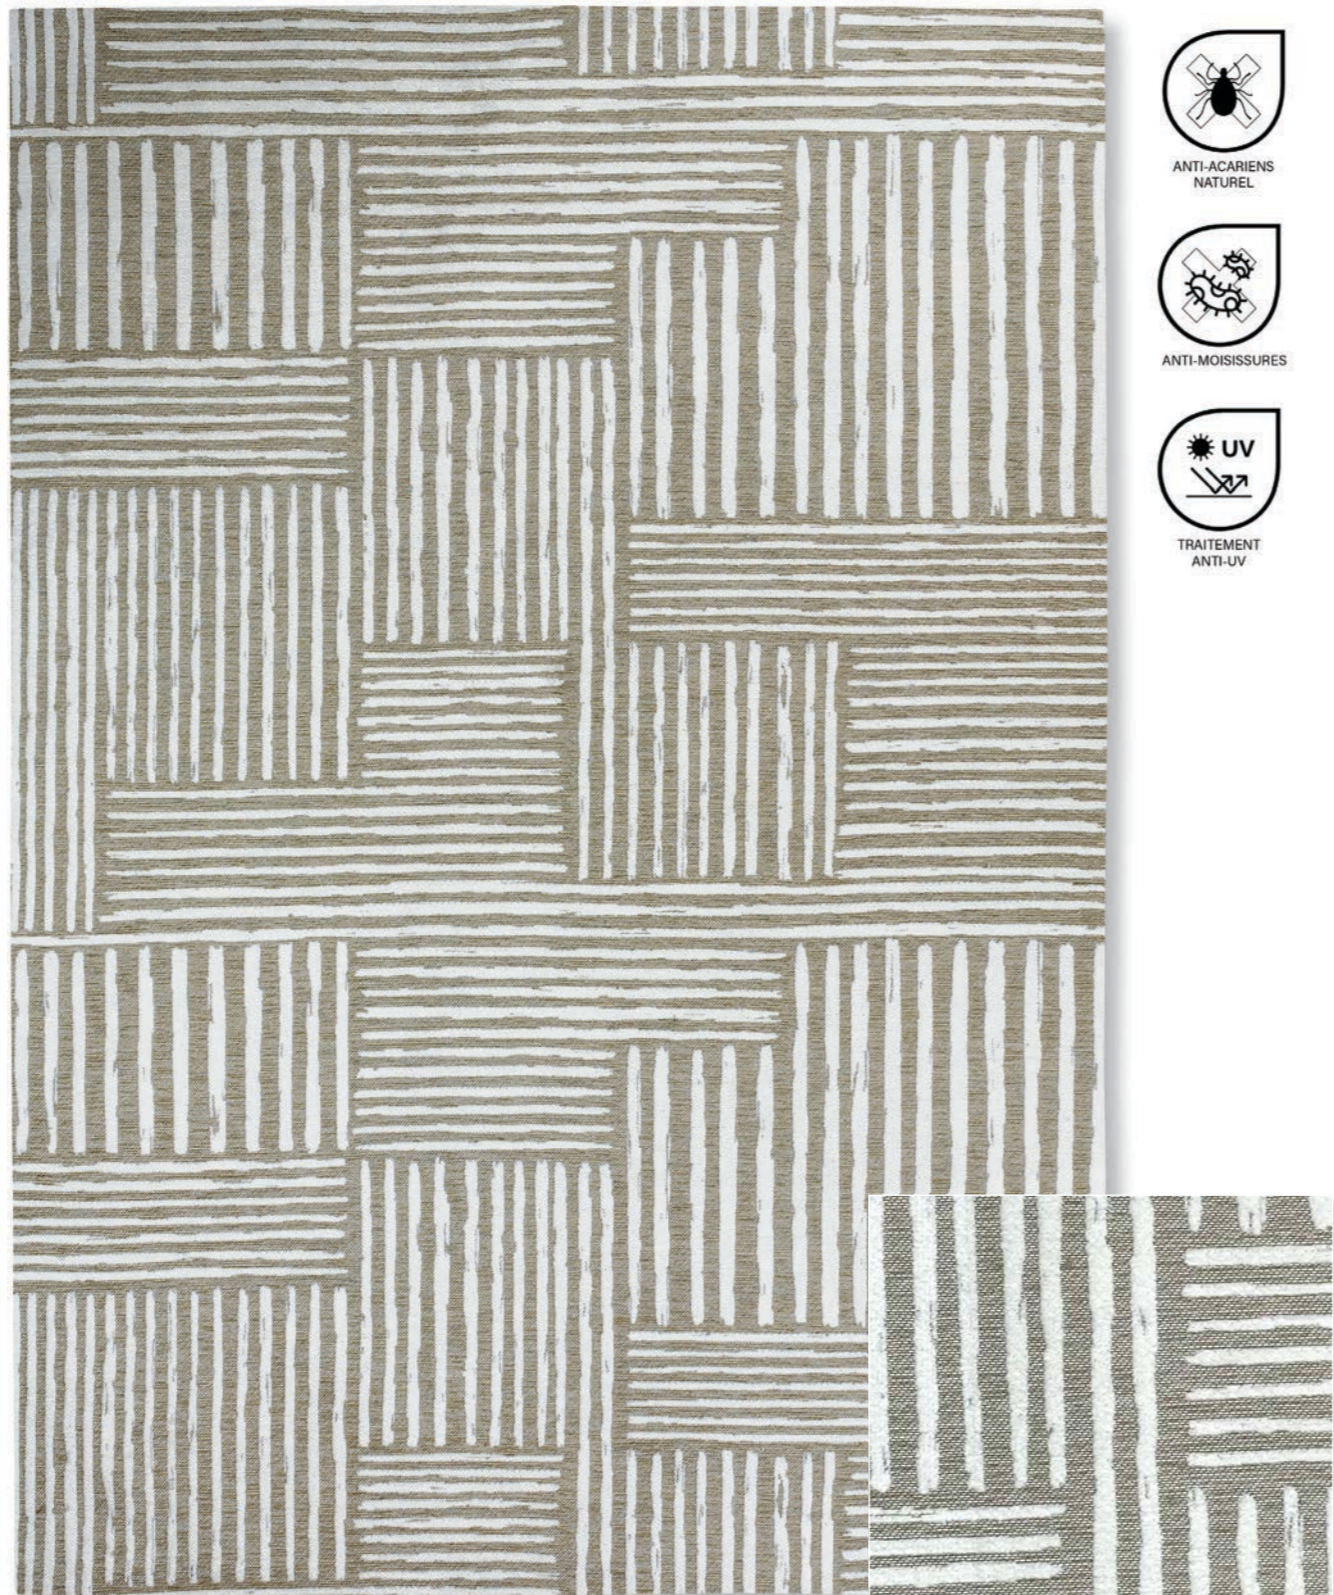

ANTI-ACARIENS
NATUREL

ANTI-MOISSISURES

UV
TRAITEMENT
ANTI-UV

PDV03412NE02PK5 - TAPIS 80x150 CM
PDV03412NE02PK3 - TAPIS 155x230 CM
PDV03412NE02PK6 - TAPIS 200x300 CM
PDV03412NE02PK7 - TAPIS 320x400 CM
 30% coton, 34% polyester, 36% acrylique chenille
 30% cotton, 34% polyester, 36% chenille acrylic
 REGALO