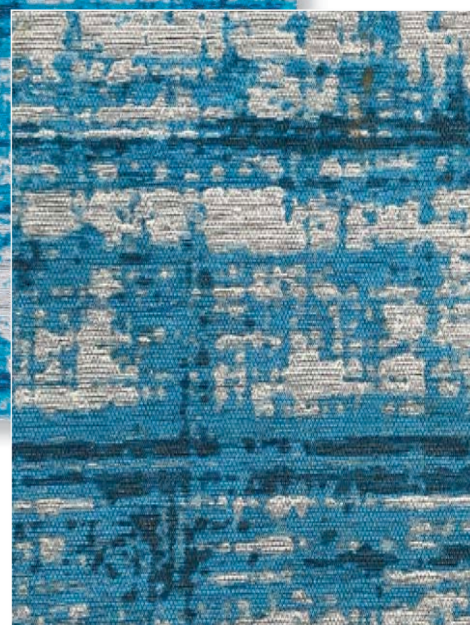

ANTI-ACARIENS
NATUREL

ANTI-MOISSISURES

TRAITEMENT
ANTI-UV

PDV03408NE02PK5 - TAPIS 80x150 CM
PDV03408NE02PK3 - TAPIS 155x230 CM
PDV03408NE02PK6 - TAPIS 200x300 CM
PDV03408NE02PK7 - TAPIS 320x400 CM
 27% coton, 32% polyester, 41% acrylique
 27% cotton, 32% polyester, 41% acrylic
 LAFIA BLUE