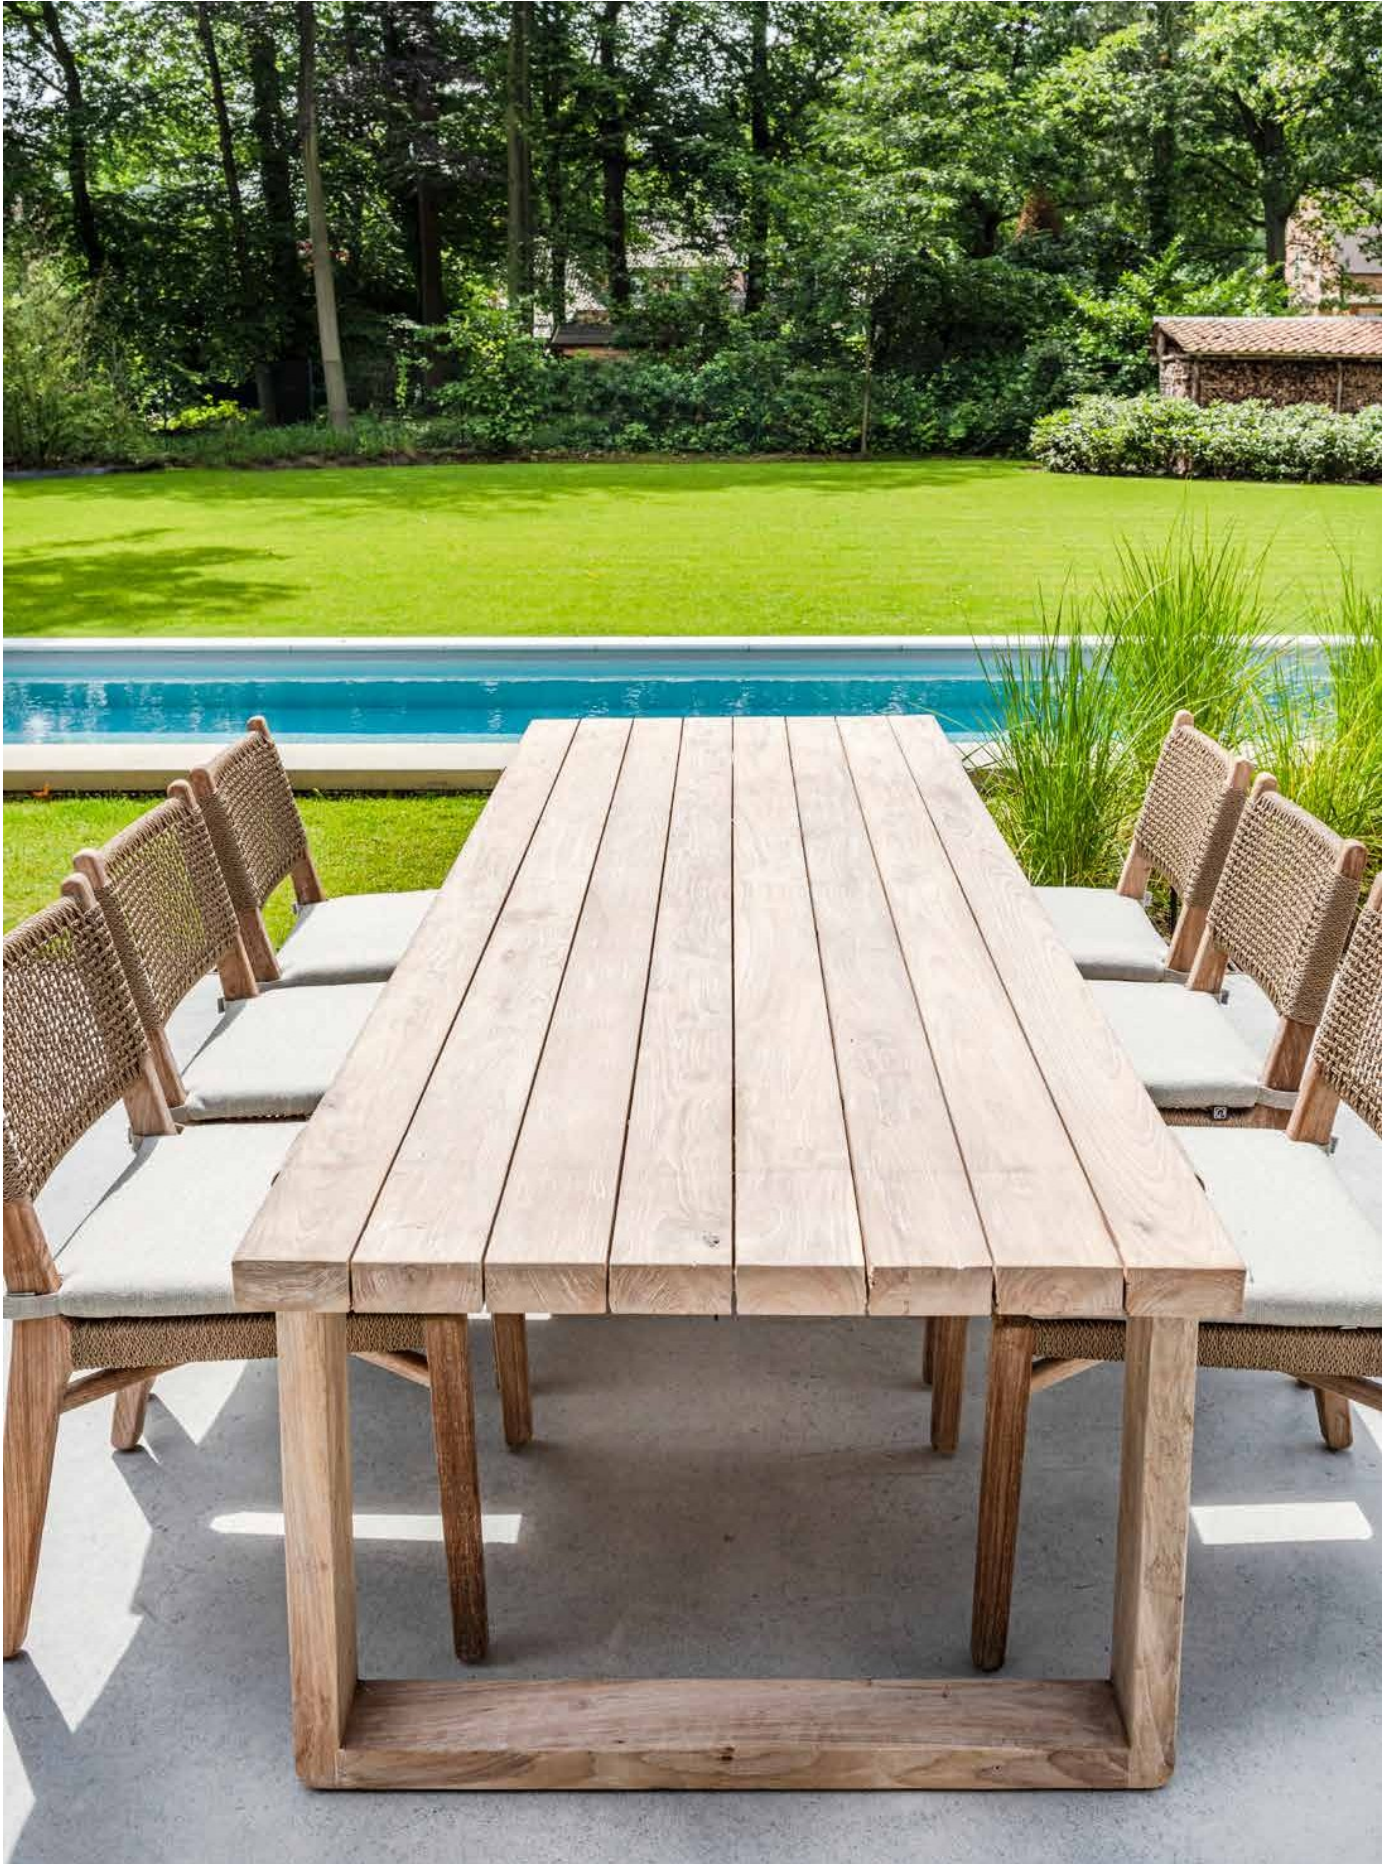

BENCH JOSSE

TABLE JOSSE

PLANTER BASKET HENDRIK

LOUNGE AREA

An outdoor space needs its lounge corner. The GOMMAIRE collection offers a wide range of matching lounge furniture in teak and PE wicker including sunloungers, lounge benches, sofas and modular compositions.