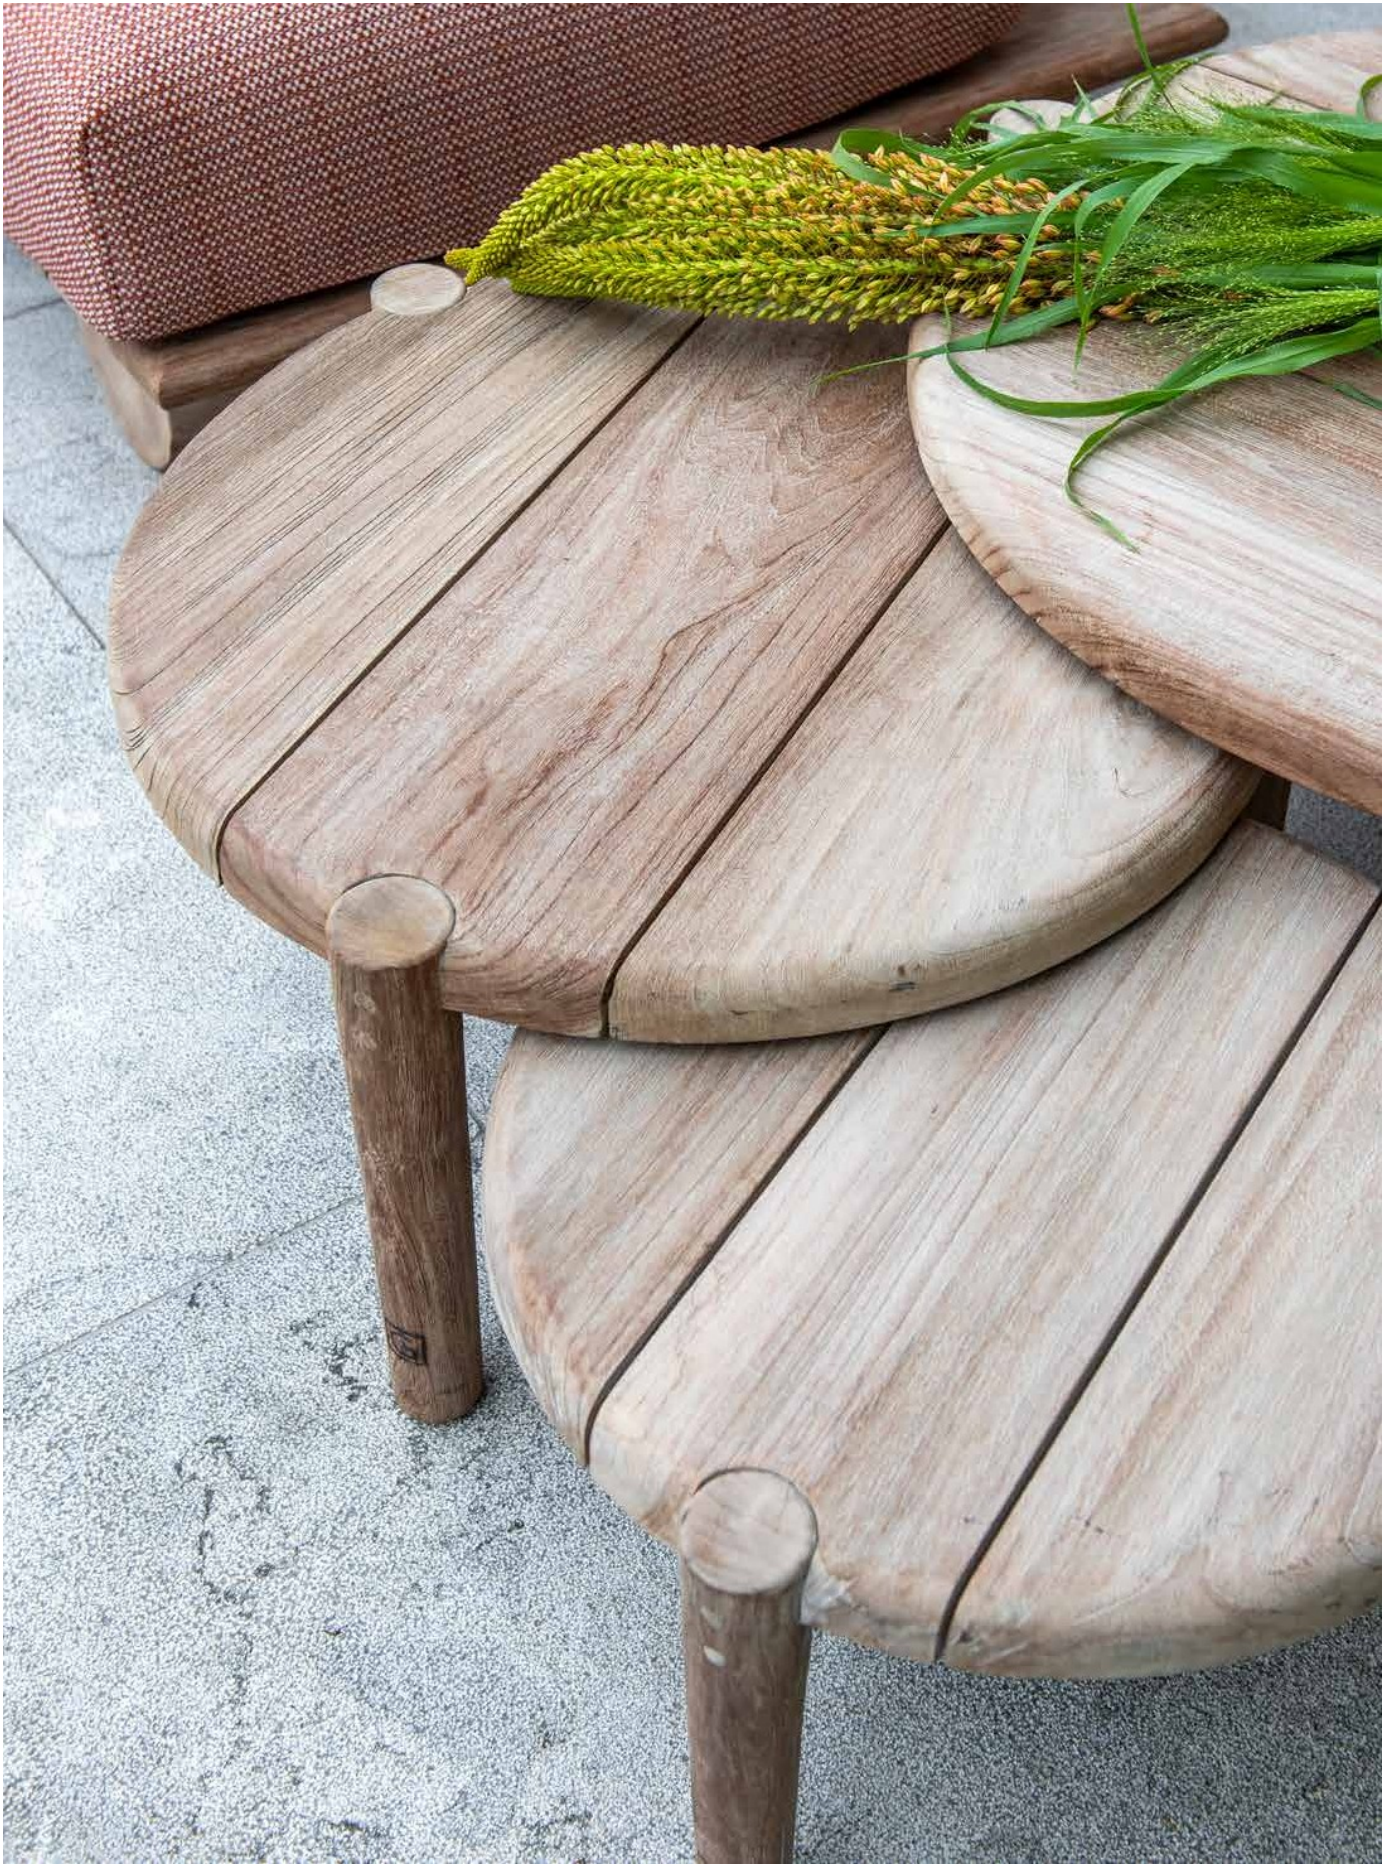

1-SEATER ALABAMA
WITH CUSHION SET

2,5-SEATER ALABAMA
WITH CUSHION SET

FABRIC AVAILABLE IN DIFFERENT CATEGORIES
SELECTION ON PAGES 190-192

COFFEE TABLE FLOOR SET OF 3

SOFA EDGE
WITH CUSHION SET

SQUARE COFFEE TABLE FLOOR SMALL