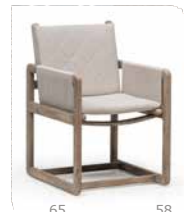

60 52

ARMCHAIR SALLY
G388-NAT
TEAK NATURAL GREY
W52 X D60 X H80 CM

CUSHION ARMCHAIR SALLY
G388-KBASIC / KNELOUT / KLIMO /
KTEXTOUT / KTYRO / KNELOUTLUX*
W44 X D49 X H3 CM

CUSHION BACKREST ARMCHAIR SALLY
G388-BACK-KBASIC / KNELOUT / KLIMO /
KTEXTOUT / KTYRO / KNELOUTLUX*
W39 X D2 X H12 CM