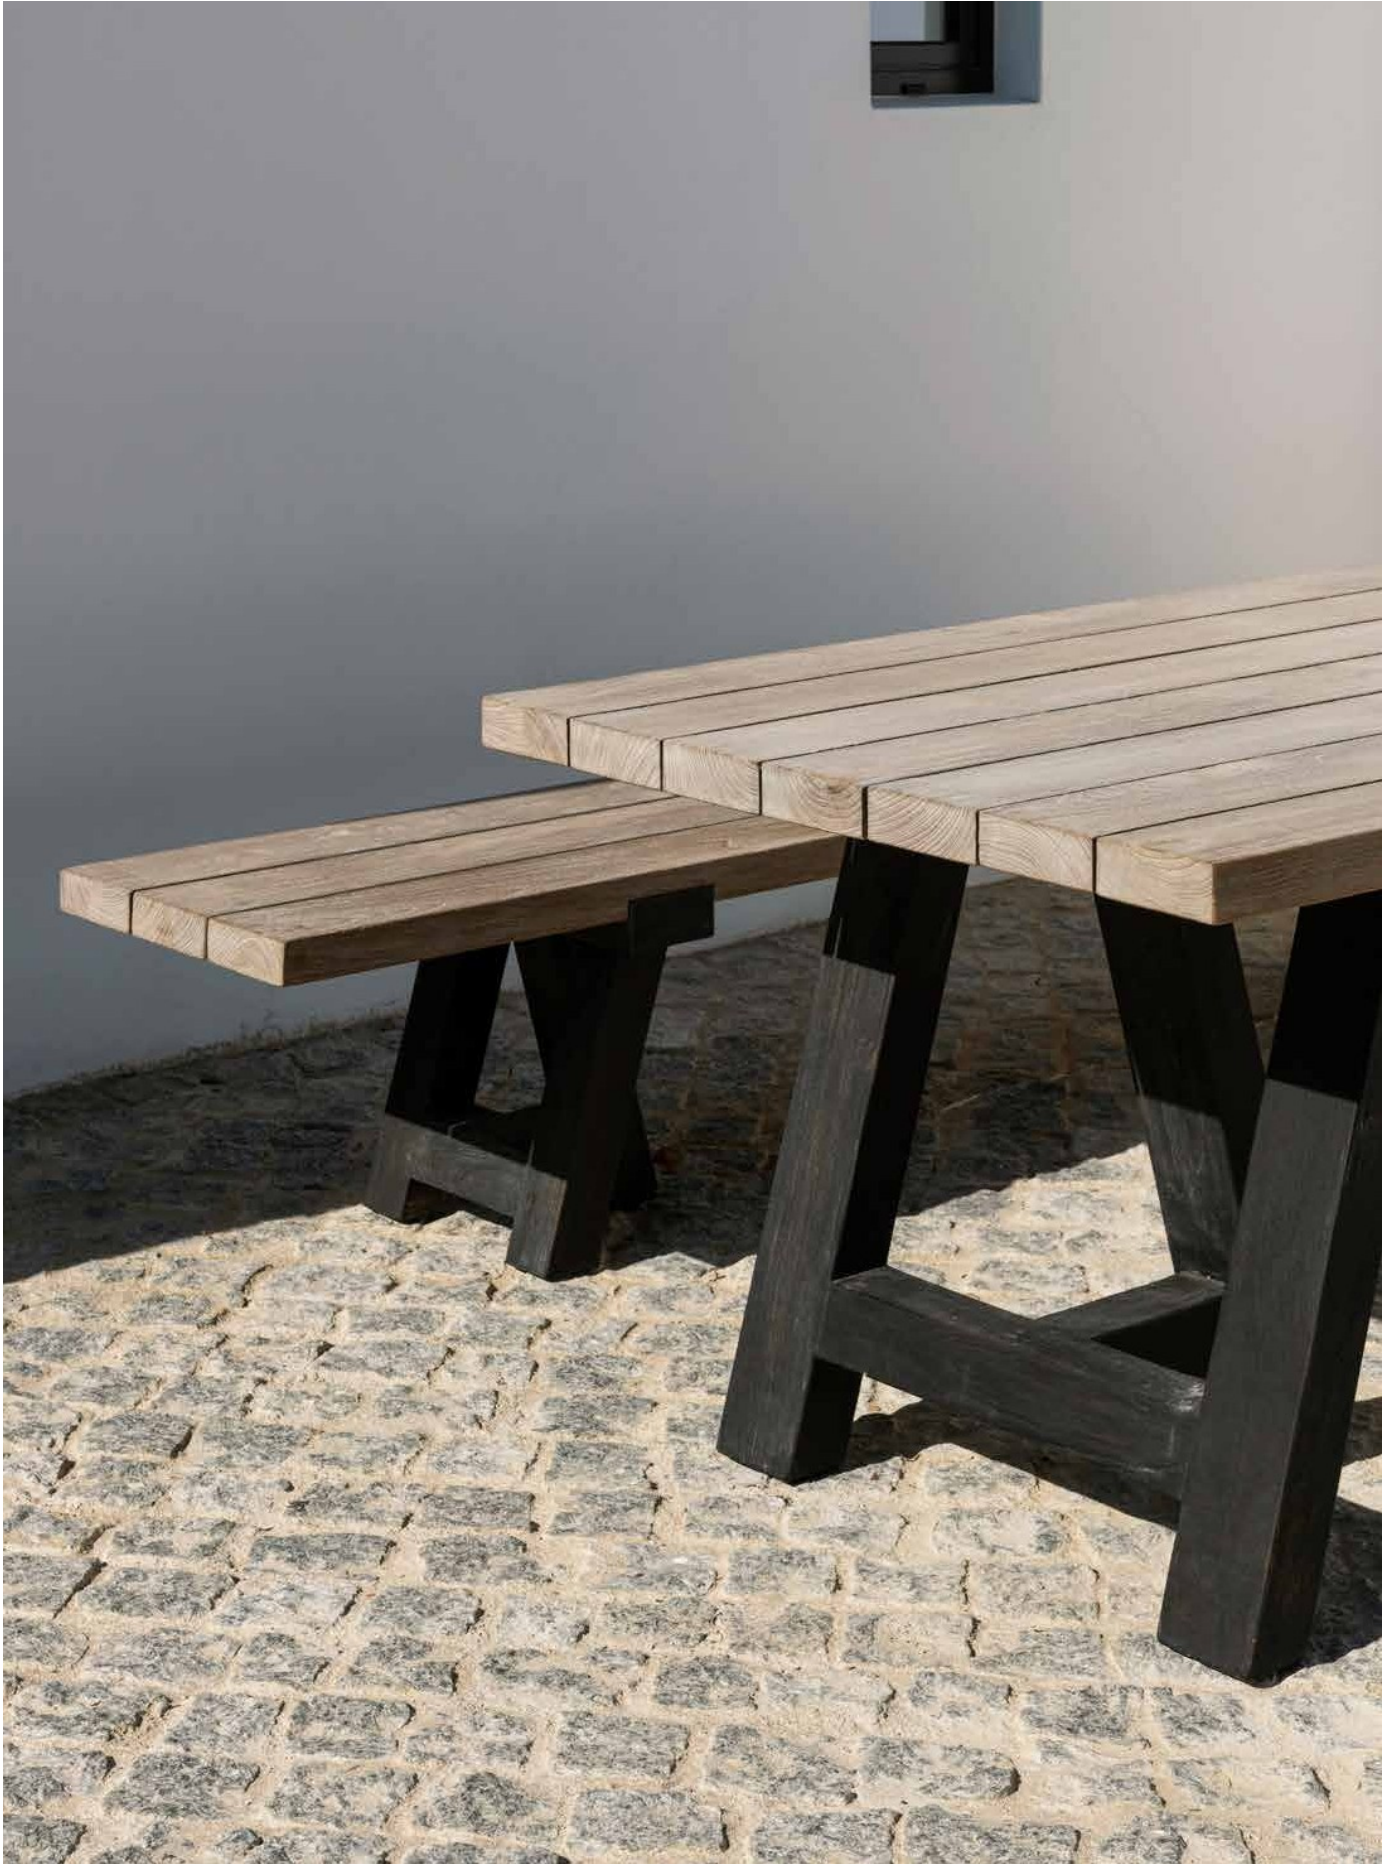

BAR STOOL ALEXI

BAR TABLE ALEXI SMALL

FABRIC AVAILABLE IN DIFFERENT CATEGORIES
SELECTION ON PAGES 190-192

ARMCHAIR CHARLY
WITH CUSHION

BENCH SHRAGI

TABLE SHRAGI LARGE

ARMCHAIR CHARLY I G419-PE-ESP I P. 197 I CUSHION ARMCHAIR CHARLY I G419-K* I P. 197
BENCH SHRAGI I G028-BENCH-NAT I P. 199 I TABLE SHRAGI LARGE I G028L-NAT I P. 202