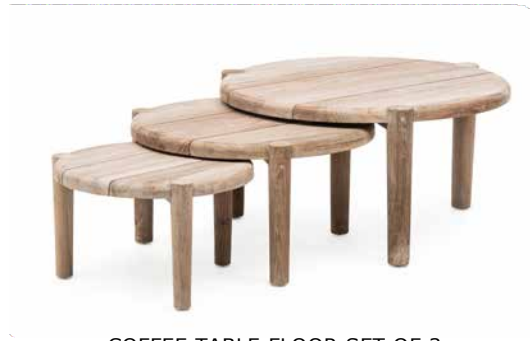

1-SEATER ALABAMA
WITH CUSHION SET

2,5-SEATER ALABAMA
WITH CUSHION SET

FABRIC AVAILABLE IN DIFFERENT CATEGORIES
SELECTION ON PAGES 190-192

COFFEE TABLE FLOOR SET OF 3

SOFA EDGE
WITH CUSHION SET

SQUARE COFFEE TABLE FLOOR SMALL

SQUARE COFFEE TABLE FLOOR LARGE

FABRIC AVAILABLE IN DIFFERENT CATEGORIES
SELECTION ON PAGES 190-192

STOOL REX

EASY CHAIR ALAN
WITH CUSHION

BENCH ALAN
WITH CUSHION

STOOL REX I G543-NAT I P. 204 I EASY CHAIR ALAN I G058E-NAT I P. 205 I CUSHION EASY CHAIR ALAN I G058E-K* I P. 205
BENCH ALAN I G058-BENCH-NAT I P. 205 I CUSHION BENCH ALAN I G058-BENCH-K* I P. 205