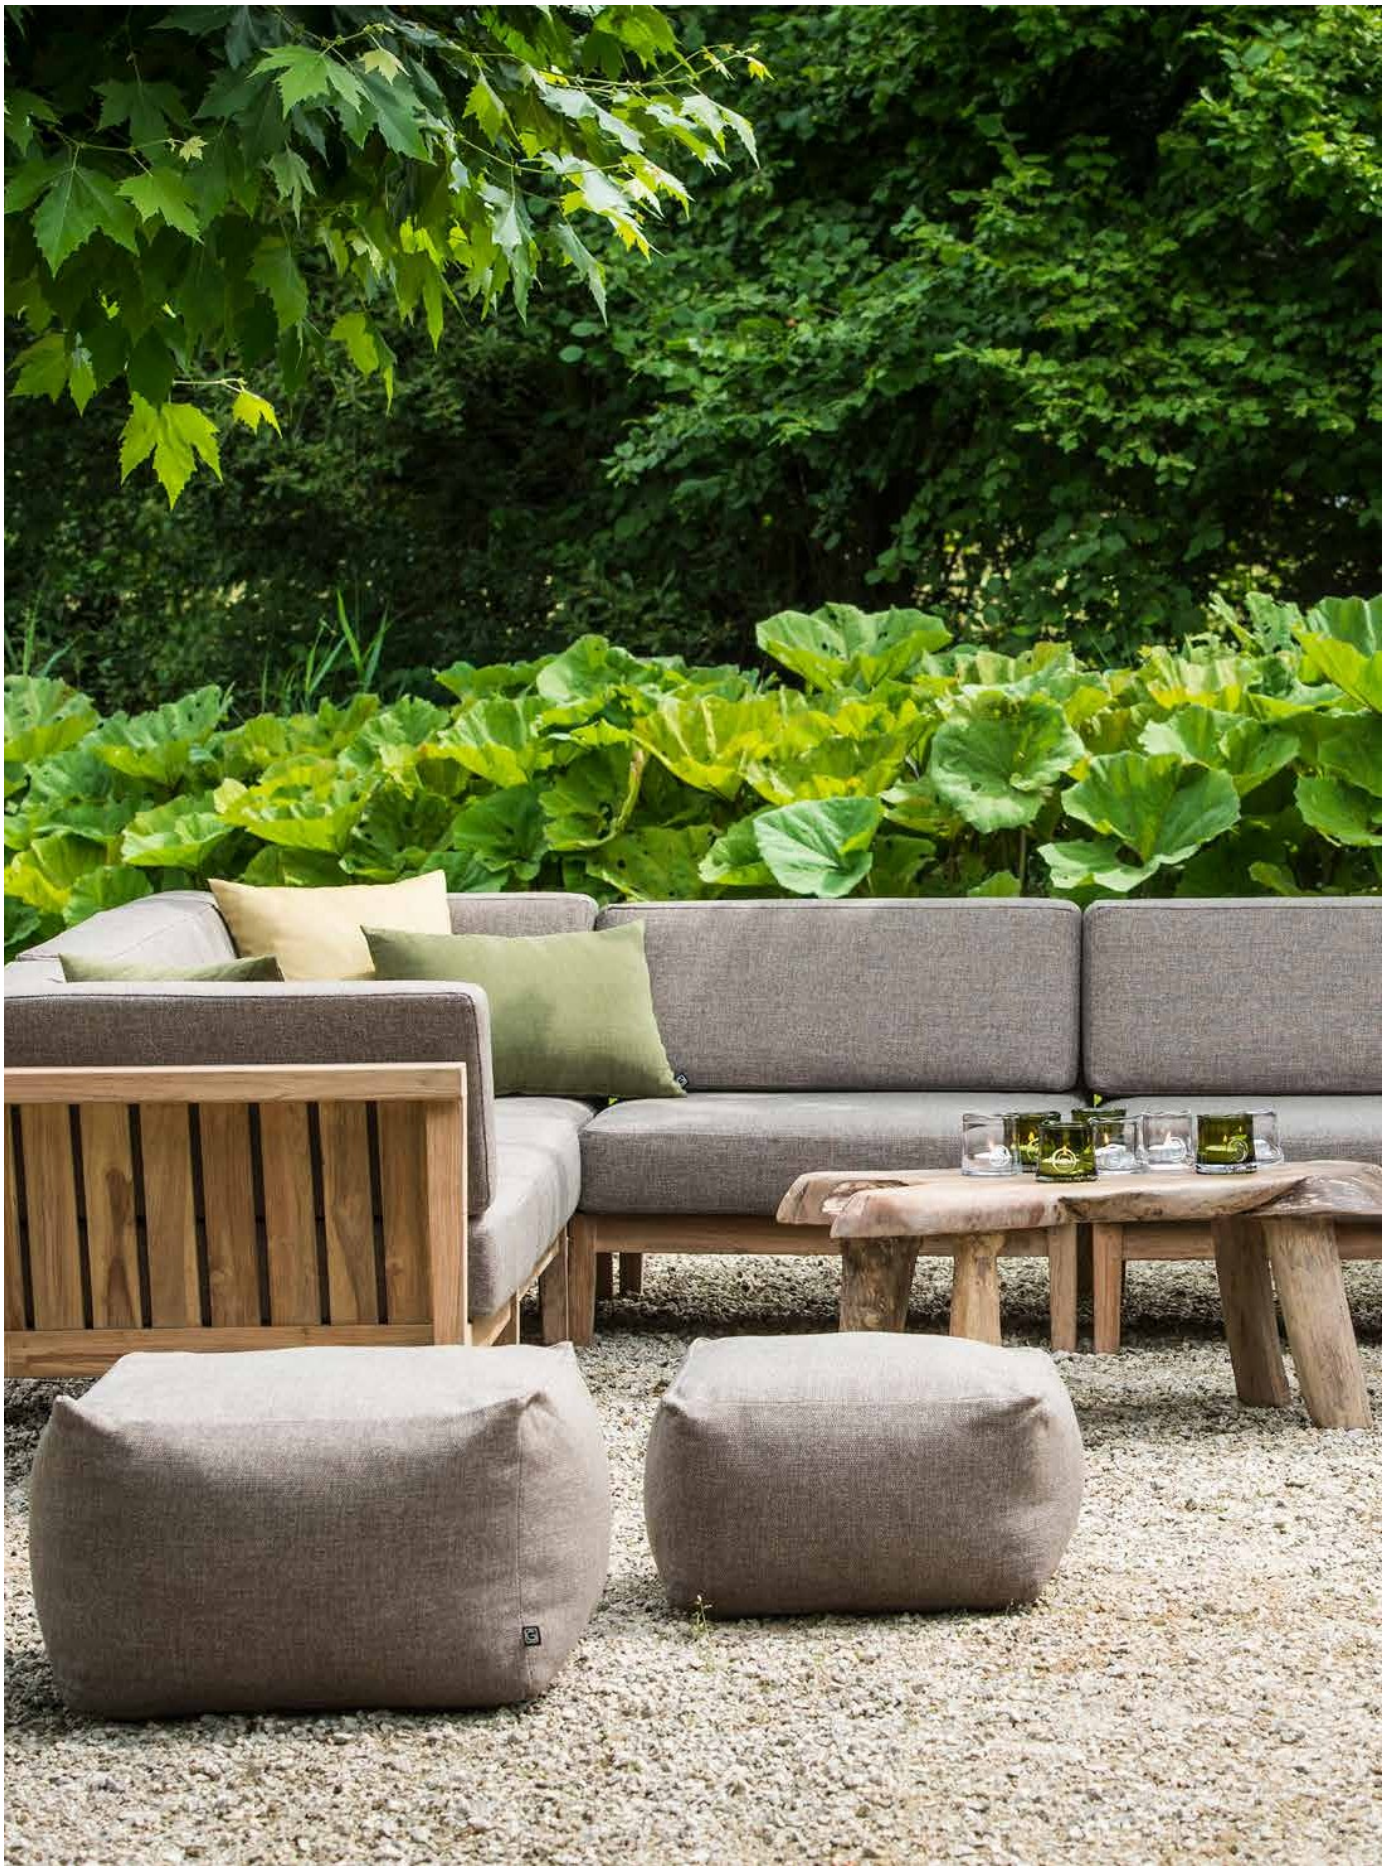

HANGING LAMP DEREK OUTDOOR
INCL. CANOPY

HANGING BASKET LUCA OUTDOOR

PLANTER BASKET NELSON SMALL

PLANTER BASKET NELSON LARGE

HEXAGON PLANTER LOGAN LOW SMALL

HEXAGON PLANTER LOGAN HIGH

HEXAGON PLANTER LOGAN LOW LARGE