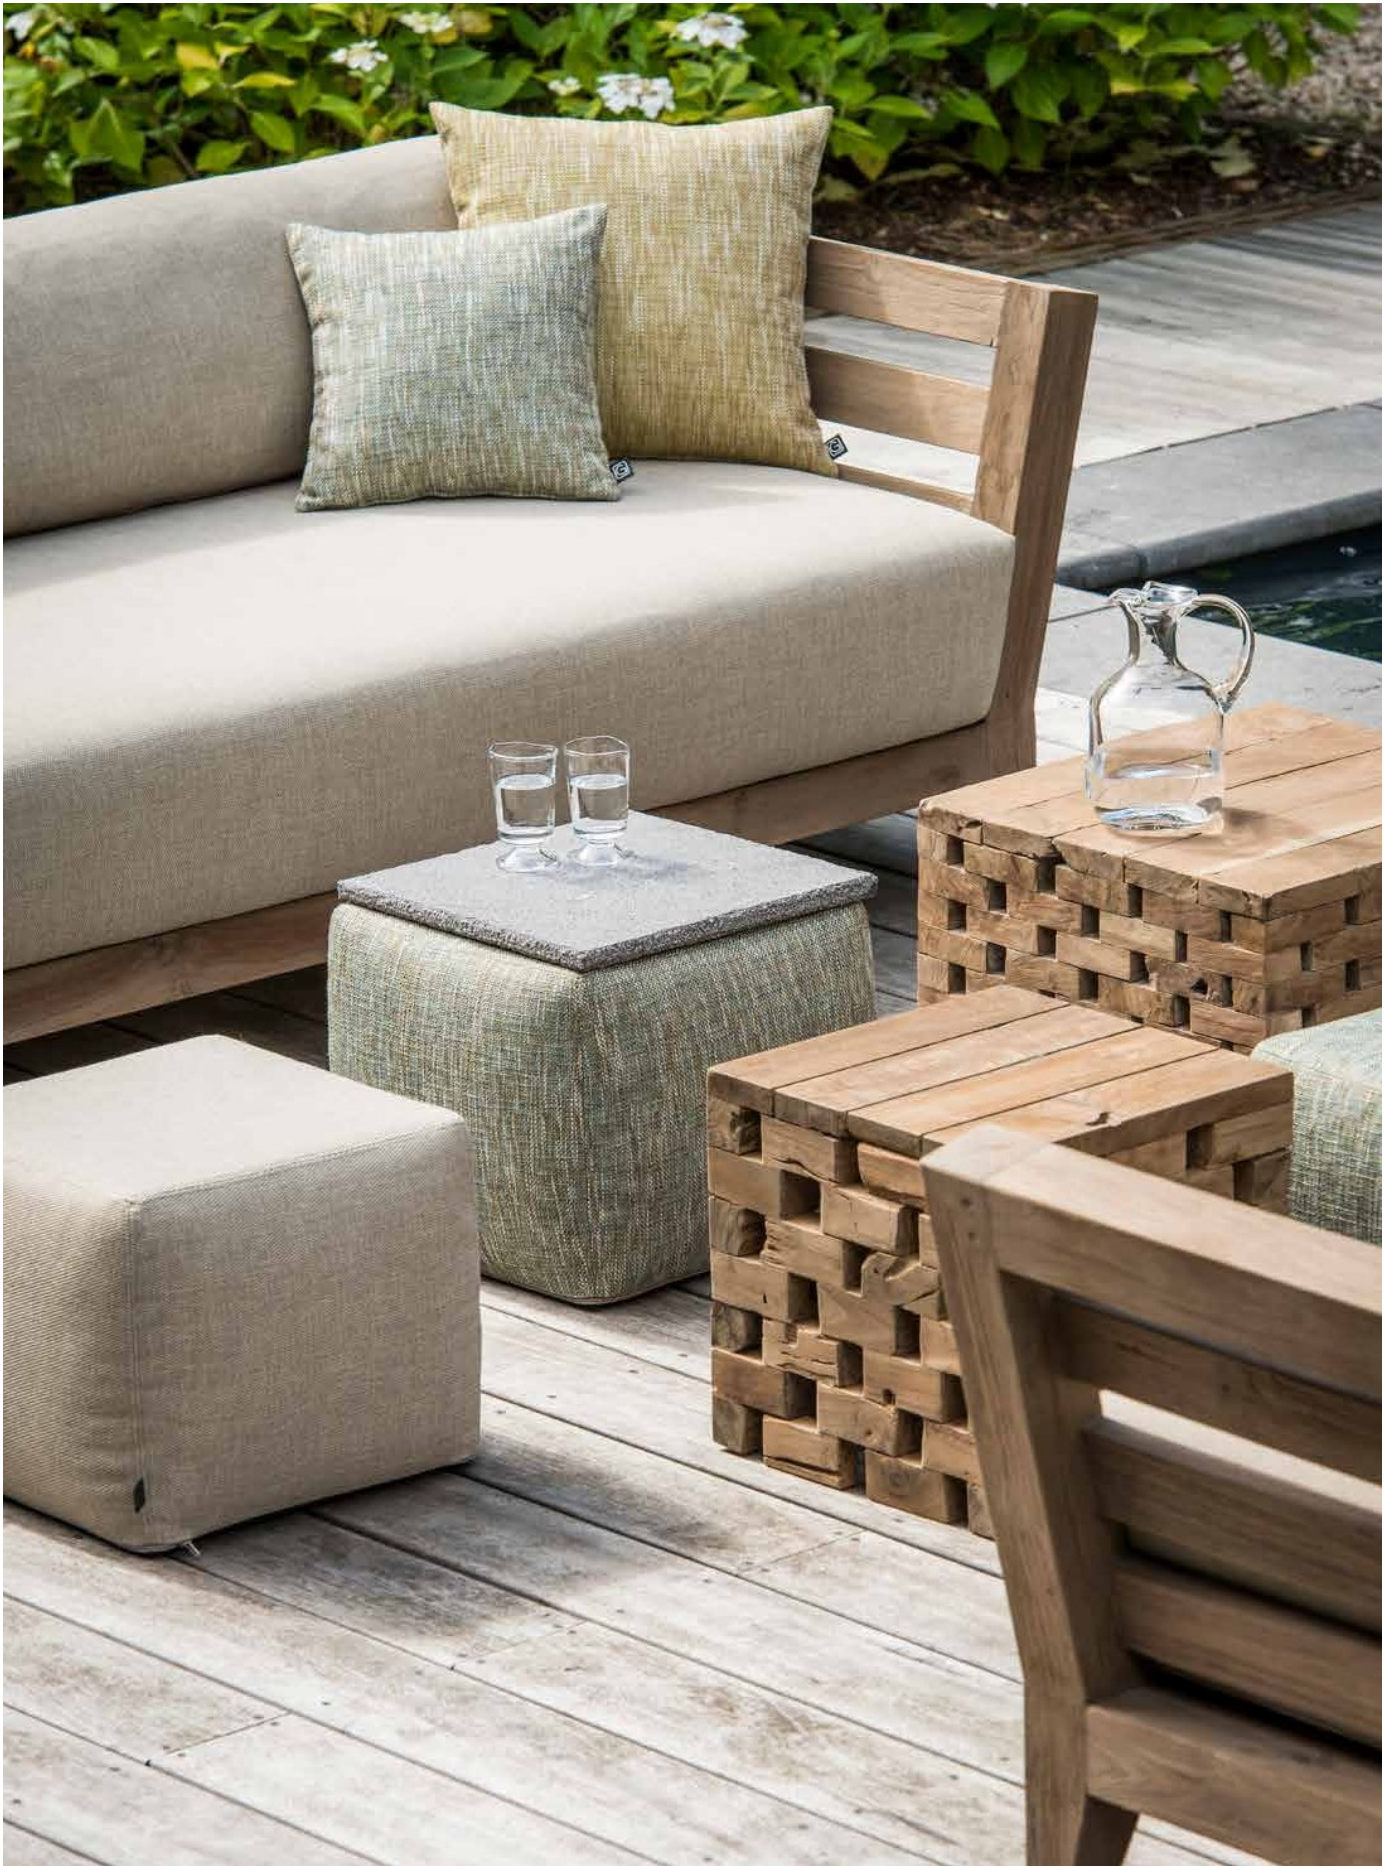

ROUND SOFT POUF SMALL & LARGE
WITH PIPING

SQUARE SOFT POUF SMALL & LARGE
WITHOUT PIPING

FABRIC AVAILABLE IN DIFFERENT CATEGORIES
SELECTION ON PAGES 190-192

SQUARE POUF / SIDETABLE

SQUARE POUF / SIDETABLE
WITH STONE TOP