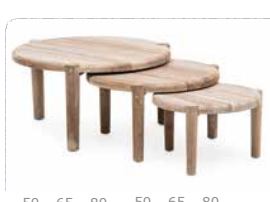

32

37

42

50 - 65 - 80 50 - 65 - 80

**COFFEE TABLE PUZZLE SMALL
G066S-NAT**

TEAK NATURAL GREY
L40 X W40 X H38 CM

38

40 40

**COFFEE TABLE PUZZLE LARGE
G066L-NAT**

TEAK NATURAL GREY
L55 X W55 X H35 CM

35

55 55

**COFFEE TABLE FLOOR SET OF 3
G503-SET-NAT**

TEAK NATURAL GREY
Ø50 X H33 CM
Ø65 X H37 CM
Ø80 X H42 CM

33

37