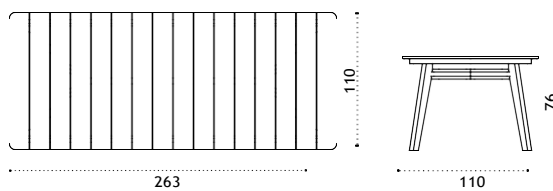

XL rectangular dining table 263x110

natural teak KNTPRM2T1
pickled teak KNTPRM2T5

* 95 ≥ 10