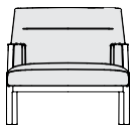

Bergère

natural teak GLPIT1R1
pickled teak GLPIT5R2
cushions, seat+back GLCUPI_____

* 19