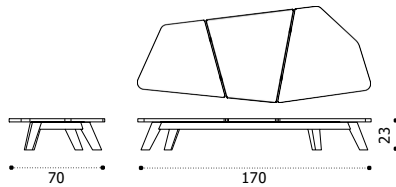

Coffee table 70 x 170 - large

brushed natural teak + marble RATCRT1SMS
brushed natural teak + smeraldo RATCRT1SPSR

* 40