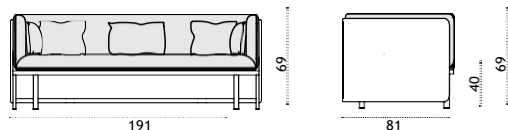

3 seater sofa

natwick tight weave ESD3H1WNFD43
natwick wide weave ESD3H1WNHD43
cushions, seat+5 back ESCUD3AW25

* 50