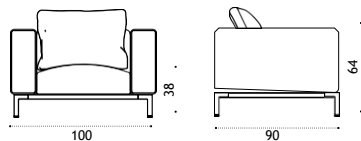

## XL Lounge armchair

carbon/teak CIPLD69T1\_\_\_\_  
carbon CIPLD69\_\_\_\_  
carbon/accoya CIPLD69A\_\_\_\_

silver/teak CIPLD70T1\_\_\_\_  
silver CIPLD70\_\_\_\_  
silver/accoya CIPLD70\_\_\_\_

\* 45