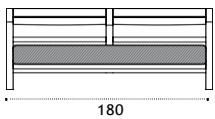

3 seater sofa

teak COD3T1
pickled teak COD3T5
cushions, seat+2 back COCUD3A___

* 48