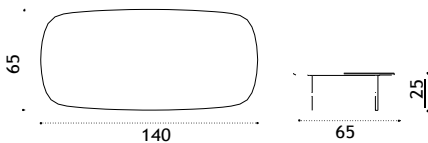

## Coffee table 140x65x25H

dark grey + ice white CPTCRM2DGLI  
dark grey + brown CPTCRM2DGLEE

\* 30