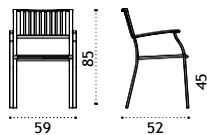

Dining armchair

EIPDB_

Classic seat cushion (H 3cm) EICUSEPDW2_
Pratic seat cushion (H 2cm) CUSEPREIA1

* 8,5