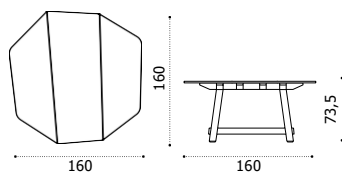

Rafael

Design: Paola Navone

Collection composed of:
loung armchair / daybed
/ lounge armchair with integrated
coffee table / coffee table
/ sunbed / dining table
/ dining armchair

FSC™ certified product

Octagonal dining table 160 x 160

brushed natural teak + marble RATPQM1T1SMS
brushed natural teak + smeraldo RATPQM1T1SPSR
pickled teak + Carrara marble RATPQM1T5MS
pickled teak + smeraldo RATPQM1T5PSR

* 220 ≥ 8