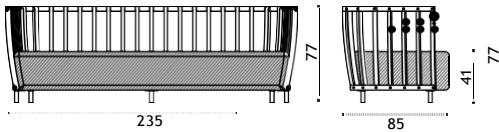

XL sofa

pickled teak SWD3D__T5
natural teak SWD3D__T1
cushions, seat + 3 back SWCUD3____
* 59