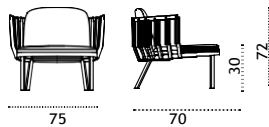

Club armchair

pickled teak SWPCD__T5
natural teak SWPCD__T1
cushions, seat+back SWCUPC_____

* 14