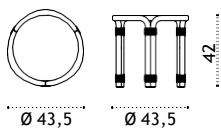

## Coffee table Ø43,5 H42

pickled teak + top RTTCTM1H2T5\_\_\_  
aluminium + top RTTCTM1H2D57\_\_\_

 \* 9