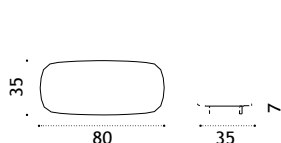

Coffee table 80x35x7H

dark grey + ice white CPTCRM1DGLI
dark grey + brown CPTCRM1DGLEE

* 10