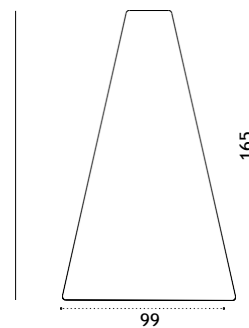

Side panels

metal ACPND59__

* 4