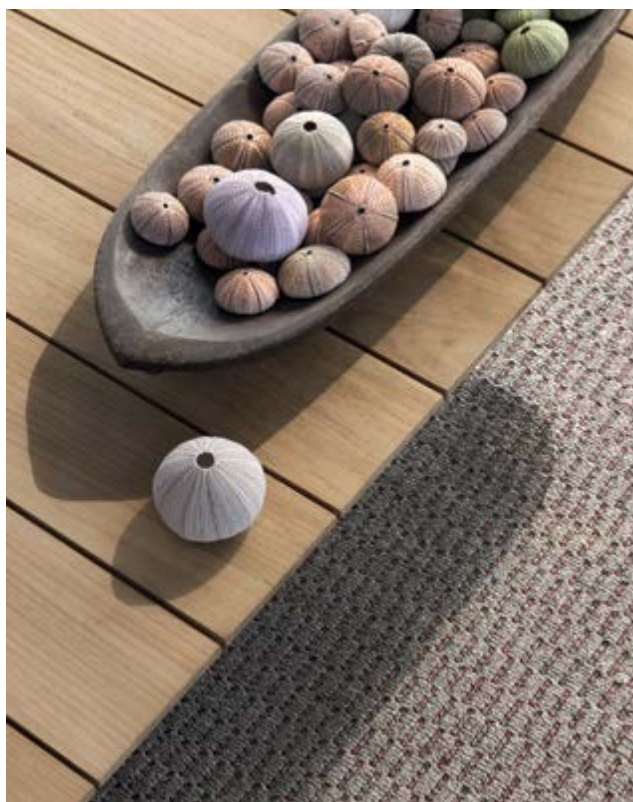

Malindi / Goa / Coimbra / Petra

Design: Ethimo

Collection composed of:
rugs

A collection of hand-woven rugs inspired by the colours of Mediterranean nature, that complete the dining areas and open-air lounge spaces.

The fiber evokes natural materials while maintaining the specificities required for outdoor use.

Technical info p.309