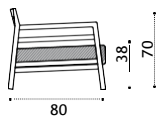

3 seater sofa

teak COD3T1
pickled teak COD3T5
cushions, seat+2 back COCUD3A___

* 48