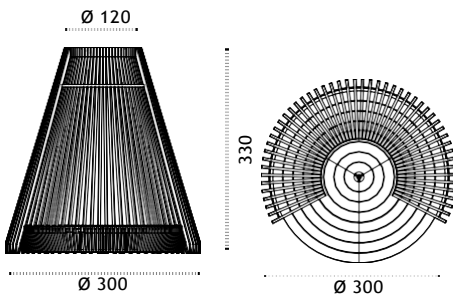

Wooden shelter

Ø 3m x h3,3m

HUGUT1A
curtain 2,8x2,65 m HUTDV___

* 199