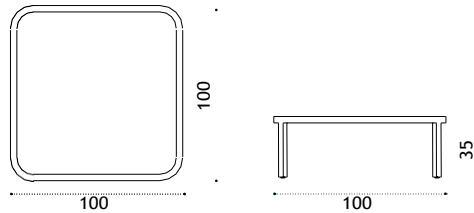

Square coffee table 100x100 h35

natural teak + ceramic stone ice white GLTCQHT1LI
pickled teak + ceramic stone sand GLTCQHT5LS

* 15