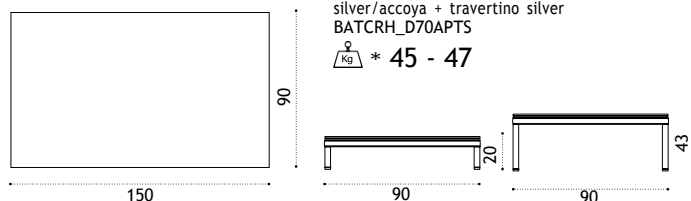

Coffee table 150x90

carbon/teak + travertino silver
BATCRH_D69APTS
BATCRH_D69T1PTS
carbon + travertino silver
BATCRH_D69PTS

carbon/accoya + travertino silver
BATCRH_D69APTS
silver/teak + travertino silver
BATCRH_D70T1PTS
silver + travertino silver
BATCRH_D70PTS
silver/accoya + travertino silver
BATCRH_D70APTS

* 45 - 47