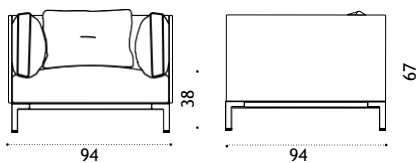

## Lounge armchair

carbon/teak BAPLD69T1\_\_\_\_  
carbon BAPLD69\_\_\_\_  
carbon/accoya BAPLD69A\_\_\_\_

silver/teak BAPLD70T1\_\_\_\_  
silver BAPLD70\_\_\_\_  
silver/accoya BAPLD70A\_\_\_\_  
/kg \* 32,5 ☐