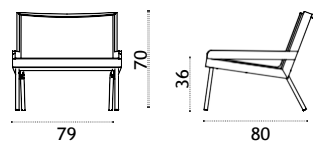

Allaperto

Design: Matteo Thun & Antonio Rodriguez

Collection composed of:
loung armchair / 2 seater sofa
/ coffee table / sunbed / lounge bed
/ hanging armchair / free-standing
outdoor swings

FSC™ certified product

Lounge armchair

Allaperto Mountain Etwick AAPLS51T5W20
seat cushion espresso AACUSEPLAW39
Allaperto Mountain Tartan AAPLS51T1E38
sleeping bag AASBPPMA
lumbar cushion red navajo with velvet blue piping AACULBA31

Allaperto Urban AAPLS51T5E37

Allaperto Nautic AAPLS51T1RFG
lumbar cushion AACULBM2____
decor cushion AACUDCQ____

Allaperto Veranda AAPLS51T1WN
lumbar cushion AACULBM2____
decor cushion AACUDCQ____

* 12-14