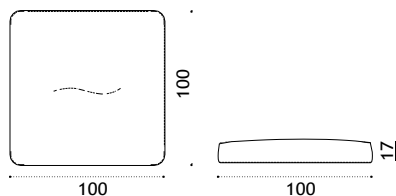

Cushion 100x100

soft ivory melange CPCUM10001

aquamarine CPCUM10732

* 7