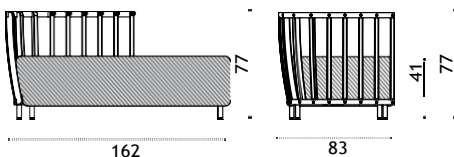

Daybed left

pickled teak SWDMDS__T5
natural teak SWDMDS__T1
cushions, seat+2 back SWCUDMDS____
* 39