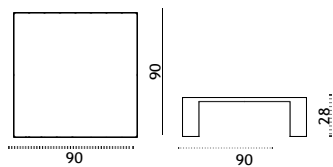

## Square coffee table 90x90

with pickled teak top ESTCQD43T5

 \* 19