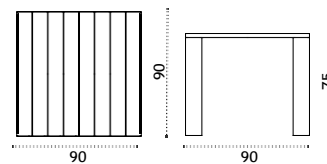

Square dining table 90x90

with pickled teak top ESTPQD43T5

* 20 ≥ 4