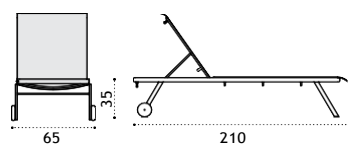

Sunbed

Metal white + white ethitex EILEB31E57

Metal mud grey + dove grey ethitex EILEB40E52

* 17