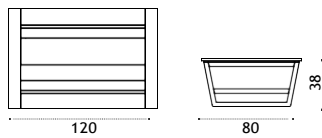

XL coffee table 120x80

teak COTCRM2T1
pickled teak COTCRM2T5
* 20