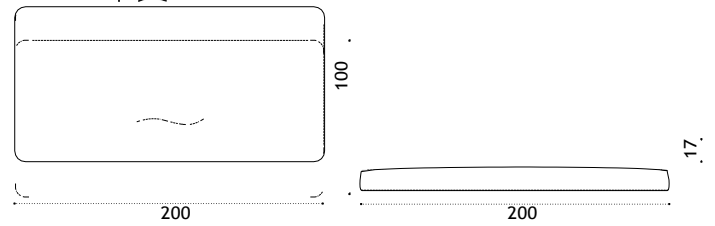

Cushion 200x100

soft ivory melange CPCUM30001
aquamarine CPCUM30732

* 14

Short back cushion

soft ivory melange CPCUSCM10001
aquamarine CPCUSCM10732

* 4

Long back cushion

soft ivory melange CPCUSCM20001
aquamarine CPCUSCM20732

* 5.5

Armrest cushion

soft ivory melange CPCUBRO001
aquamarine CPCUBRO732

* 1

Back cushion 50x30

soft ivory melange CPCUSCR0001
aquamarine CPCUSCR0732
elitis acquamarina CPCUSCR011440

* 1,5

Back cushion 45x45

soft ivory melange CPCUSCQ0001
aquamarine CPCUSCQ0732
elitis acquamarina CPCUSCQ011440

* 1

Coffee table Ø53 H7

d. grey + ice white CPTCTH1DGLI
d. grey + brown CPTCTH1DGLEE
d. grey + acquamarina CPTCTH1DGPSP

* 9

Coffee table Ø53 H33

d. grey + ice white CPTCTH2DGLI
d. grey + brown CPTCTH2DGLEE
d. grey + acquamarina CPTCTH2DGPSP

* 10