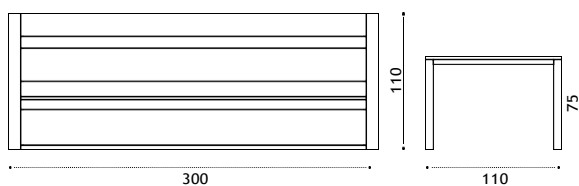

XL rectangular dining table 300x110

teak COTPRM2T1
pickled teak COTPRM2T5
* 108 ≥ 12