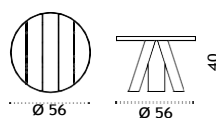

Round coffee table Ø 56

with pickled teak top ESTCTD43T5

* 9