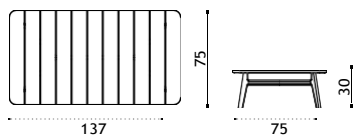

## Round coffee table Ø 50

natural teak KNTCTT1  
pickled teak KNTCTT5

 \* 4