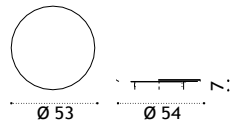

Coffee table Ø53 H7

d. grey + ice white CPTCTH1DGLI
d. grey + brown CPTCTH1DGLEE
d. grey + acquamarina CPTCTH1DGPSP

* 9