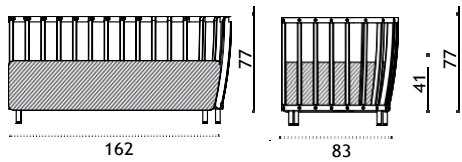

Swing

Design: Patrick Norguet

Collection composed of:
lounge armchair / 2 seater sofa
/ xl sofa / modular sofa / club armchair
/ porch swing / coffee table
/ barstool / dining armchair
/ dining table / pouf / lounge bed

FSC™ certified product

Back end module left

pickled teak SWDMFSD__T5
natural teak SWDMFSD__T1
cushions, seat+3 back SWCUDMFS_____

* 45