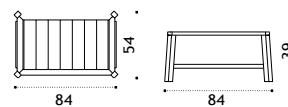

Petit club Rectangular coffee table 84x54 with removable tray

pickled teak PCTCRT5
teak PCTCRT1

* 10