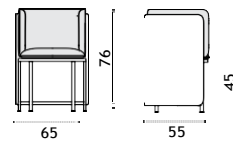

Dining armchair

natwick tight weave ESPDH1WNFD43
natwick wide weave ESPDH1WNHD43
cushions, seat+back ESCUPDAW25

* 13