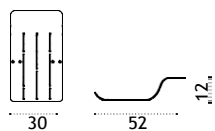

Sport Collection / Ace

Design: Patrick Norguet

Collection composed of:
umpire chair / bench / bag holder
/ shoes holder / storage / tray
/ free-standing panel

Bag holder 30x52

alu. ACPZM1D__

* 2,5