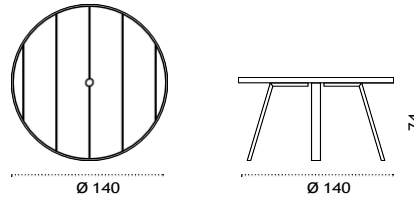

## Pouf Ø 40 h38

pickled teak + seat cushion SWPM11D\_\_T5  
natural teak + seat cushion SWPM11D\_\_T1

 \* 5 