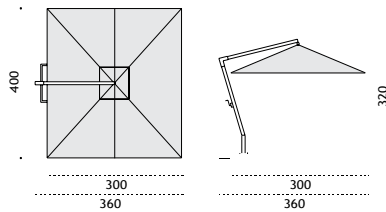

Rectangular parasol 4x3 m

HO0BRFA__

8 concrete tiles SETMA8PZ

parasol * 90 + tiles * 167