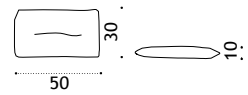

## Back cushion 50x30

soft ivory melange CPCUSCR0001  
aquamarine CPCUSCR0732  
elitis acquamarina CPCUSCR011440

\* 1,5