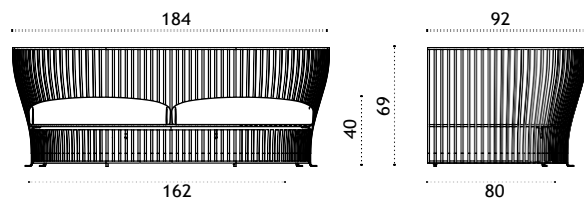

## 2 seater sofa

alu. mineral grey VXD2D53  
 alu. limestone white VXD2D56

cushions, seat+5back lichen VXCUD2A46  
 cushions, seat+5back linen color VXCUD2A49

\* 40,5