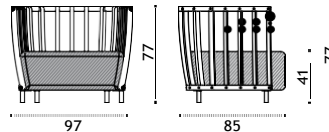

Lounge armchair

pickled teak SWPLD__T5
natural teak SWPLD__T1
cushions, seat + back SWCUPL____
* 29