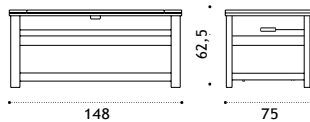

T-Box Trunk

pickled teak TBBLT5
teak TBBLT1

* 50

Clay Square coffee table 45x45

pickled teak CYTCQT5
teak CYTCQT1

* 7