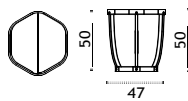

## Small coffee table Ø 50

pickled teak SWTCQH2D\_\_T5  
 natural teak SWTCQH2D\_\_T1

\* 9