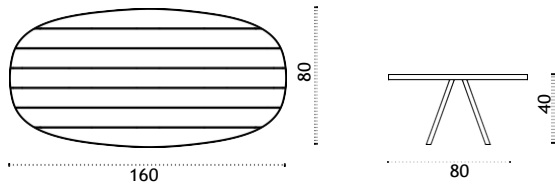

Esedra

Design: Luca Nichetto

Collection composed of:
3 seater sofa / lounge armchair
/ coffee table / square, rectangular
and oval dining table / dining armchair
/ sunbed

FSC™ certified product

Oval coffee table 160x80

with pickled teak top ESTCOD43T5

* 21