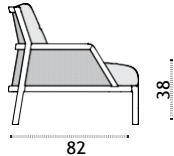

Bergère

natural teak GLPIT1R1
pickled teak GLPIT5R2
cushions, seat+back GLCUPI_____

* 19