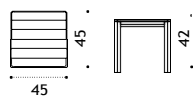

## Clay Square coffee table 45x45

pickled teak CYTCQT5  
teak CYTCQT1

\* 7