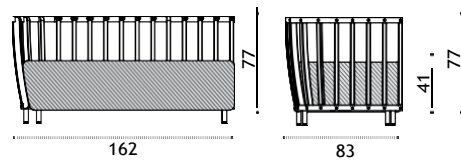

## Small coffee table Ø 50

pickled teak SWTCQH2D\_\_T5  
 natural teak SWTCQH2D\_\_T1

\* 9