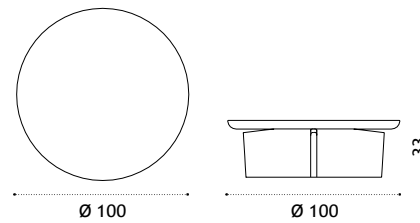

Table Ø100x33 CSTCTM3T1BC

* 18