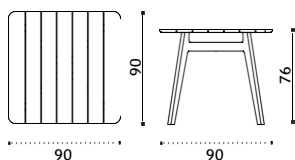

Square dining table 90x90

natural teak KNTPQT1
pickled teak KNTPQT5

* 17 ≥ 4