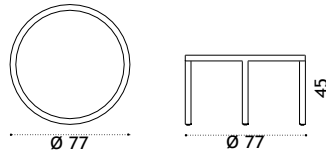

Coffee table Ø 77 h45

natural teak + ceramic stone ice white GLTCTH2T1LI
pickled teak + ceramic stone sand GLTCTH2T5LS

* 9