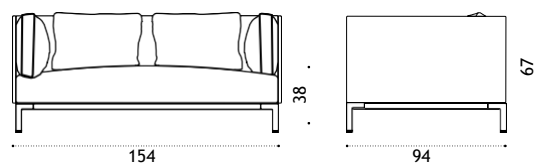

2 Seater sofa

carbon/teak BAD2D69T1____
carbon BAD2D69____
carbon/accoya BAD2D69A____

silver/teak BAD2D70T1____
silver BAD2D70____
silver/accoya BAD2D70A____
/kg * 55 ☐