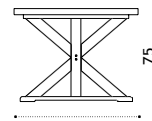

Cronos

Design: Ethimo

Collection composed of:
round dining table / rectangular extendable dining table

FSC™ certified product

Material

Rain cover

Round dining table Ø 147

teak CSTPTT1

pickled teak CSTPTT5

* 61,5 $\geq 6-8$

Ø 147

75

Extendable rectangular dining table 220-260-300x100

teak CSTPRT1

pickled teak CSTPRT5

* 100 $\geq 8-12$

220-260-300

100

75