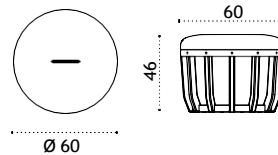

Pouf Ø 60 h46

pickled teak + seat cushion SWPM22D__T5
natural teak + seat cushion SWPM22D__T1

* 13,5