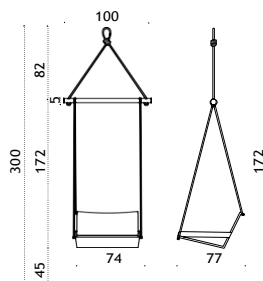

Hanging armchair

Allaperto Mountain Etwick AAPLAS51T5W20
seat cushion espresso AACUSEPLAW39
lumbar cushion red navajo with velvet blue piping AACULBA31
sleeping bag AASBPPMA

Allaperto Nautic AAPLAS51T1RFG
lumbar cushion AACULBM2____
decor cushion AACUDCQ____

Allaperto Veranda AAPLAS51T1WN
lumbar cushion AACULBM2____
decor cushion AACUDCQ____

* 19