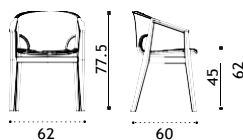

Dining armchair

natural teak KNPDT1R70
pickled teak KNPDT5R71

* 7