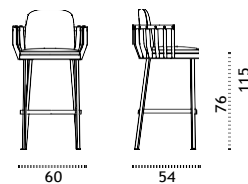

Barstool

pickled teak SWSGD__T5
natural teak SWSGD__T1
cushions, seat+back SWCUPD_____

* 9