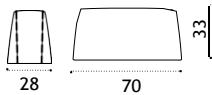

Short back cushion

soft ivory melange CPCUSCM10001
aquamarine CPCUSCM10732

* 4