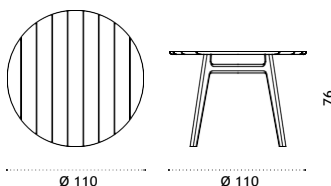

Round dining table Ø 110

natural teak KNTPTT1
pickled teak KNTPTT5

* 27 ≥ 5