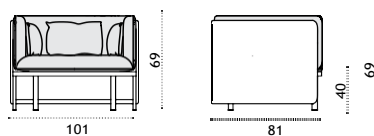

## Lounge armchair

natwick tight weave ESPLH1WNFD43  
natwick wide weave ESPLH1WNHD43  
cushions, seat+3 back ESCUPLAW25

 \* 32