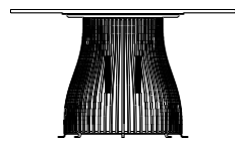

Dining table NEW

- alu. mineral grey + lacite top VXTPTD53LC
- alu. limestone white + lacite top VXTPTD53LC

* 43,5

73,5

164

Coffee table Ø 90