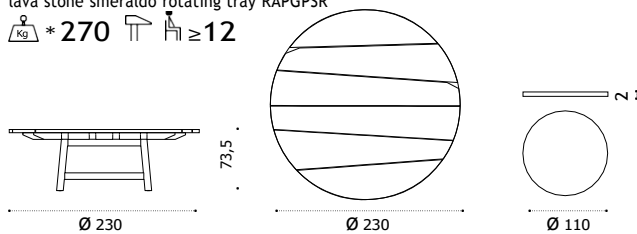

## Round dining table Ø 230

brushed natural teak RATPTM1T1S  
pickled teak RATPTM1T5  
Carrara marble rotating tray RAPGMS  
lava stone smeraldo rotating tray RAPGPSR

 \* 270   $\geq 12$