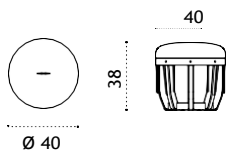

## Pouf Ø 40 h38

pickled teak + seat cushion SWPM11D\_\_T5  
natural teak + seat cushion SWPM11D\_\_T1

 \* 5 