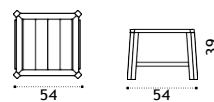

## Petit club Square coffee table 54x54 with removable tray

pickled teak PCTCQT5  
teak PCTCQT1

\* 8,5