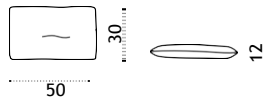

Back cushion 50X30

ice RTCUSCRPP40
leofanto 1 RTCUSCRPP42
carmide 11 RTCUSCRPP43
chartreuse RTCUSCRP29

* 0,5