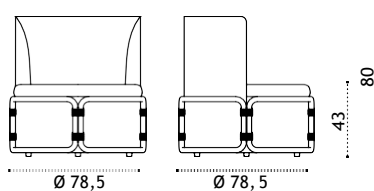

Lounge armchair

pickled teak + fabric RTPLT5___
aluminium + fabric RTPLD57P___

* 22,5