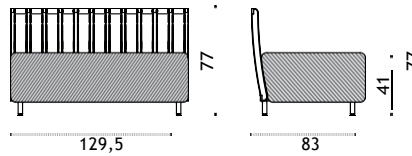

XL central module

pickled teak SWDMCD__T5
natural teak SWDMCD__T1
cushions, seat + 2 back SWCUDMC____
* 35