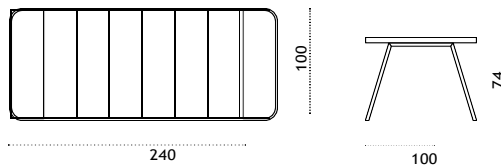

Swing

Rectangular dining table 240x100

pickled teak SWTPRM2D__T5
natural teak SWTPRM2D__T1

* 45 ≥ 8