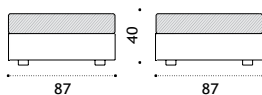

Pouf

CBPUW2_
cushion, seat CBCUPUA__

* 9