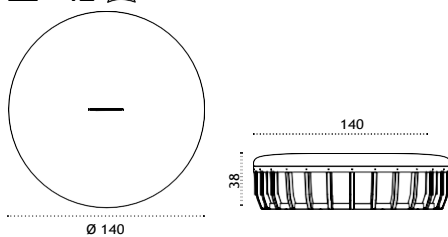

Pouf Ø 140 h38

pickled teak + seat cushion SWPM31D__T5
natural teak + seat cushion SWPM31D__T1

* 42