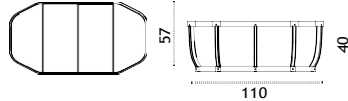

Large coffee table 110x57

pickled teak SWTCRH1D__T5
natural teak SWTCRH1D__T1

* 20