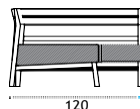

Corner module

teak CODMAUT1
pickled teak CODMAUT5
cushions, seat+back COCUDMAUA___

* 58