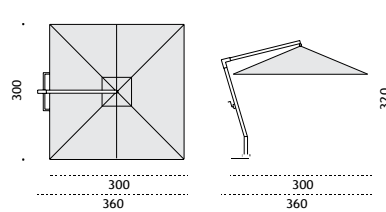

# Freedom

Design: Ethimo

Collection composed of:  
square adjustable  
aluminium parasol