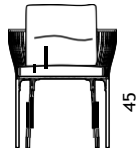

69
82

* 8

cushions, seat+back lichen VXCUPDA46

cushions, seat+back linen color VXCUPDA49

cushions, seat+back orange VXCUPDTR18

cushions, seat+back lichen melange VXCUPDA47