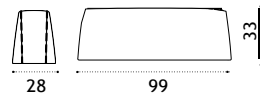

Long back cushion

soft ivory melange CPCUSCM20001
aquamarine CPCUSCM20732

* 5.5