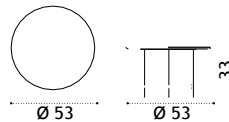

Coffee table Ø53 H33

d. grey + ice white CPTCTH2DGLI
d. grey + brown CPTCTH2DGLEE
d. grey + acquamarina CPTCTH2DGPSP

* 10