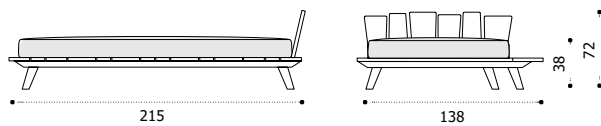

Sunbed

brushed natural teak RALET1S
pickled teak RALET5
seat cushion RACULEP_

* 40