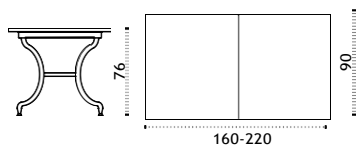

## Dining chair

EISEB\_

Classic seat cushion (H 3cm) EICUSEPDW2\_  
Pratic seat cushion (H 2cm) CUSEPREIA1

\* 7