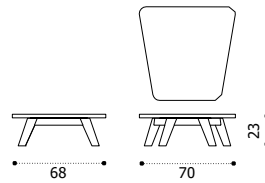

Coffee table 68 x 70 - small

pickled teak + marble RATCQT5MS
pickled teak + smeraldo RATCQT5PSR

* 26