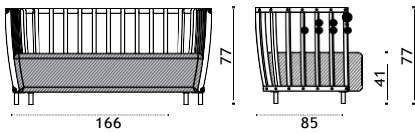

Swing

2 seater sofa

pickled teak SWD2D__T5
natural teak SWD2D__T1
cushions, seat + 2 back SWCUD2____
* 43