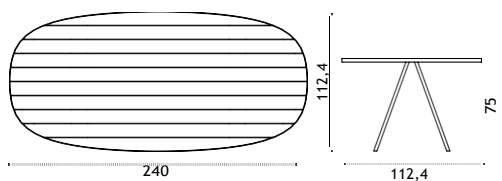

## Oval dining table 240x112,4

with pickled teak top ESTPOD43T5

 \* 55   $\geq 8$