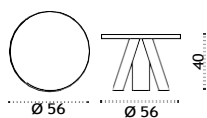

Round coffee table Ø 56

with slate grey ceramic stone top ESTCTD43LN
with dove grey ceramic stone top ESTCTD43LG

* 9