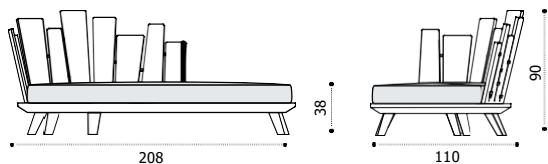

Daybed right

brushed natural teak RADDT1S
pickled teak RADDT5
seat cushion RACUDD

* 60,5