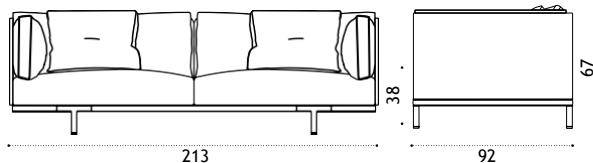

Yacht Collection ^{new}

/ Baia

XL Sofa

carbon/teak BAD3D69T1____
carbon BAD3D69____
carbon/accoya BAD3D69A____

silver/teak BAD3D70T1____
silver BAD3D70____
silver/accoya BAD3D70A____

* 69