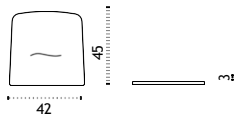

Seat cushion 46x42 h2

seat cushion 46x42 h2 KICUPDA_

* 1