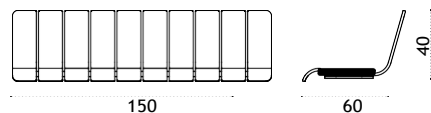

Seat L 150cm with backrest

teak ACS21T1

alu. ACS21D__

* 16,5

Seat L 60cm without backrest

teak ACS10T1

alu. ACS10D__

* 4