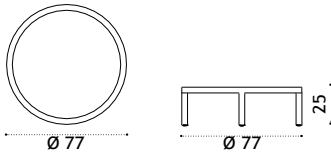

## Coffee table Ø 77 h25

natural teak + ceramic stone ice white GLTCTH1T1LI  
 pickled teak + ceramic stone sand GLTCTH1T5LS

 \* 9