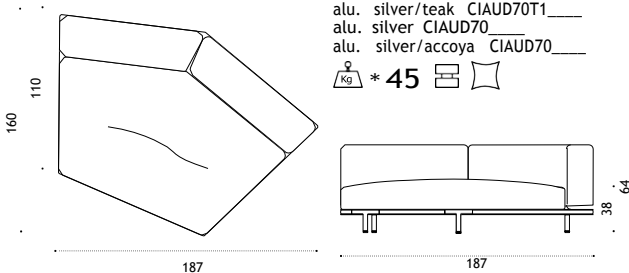

XL Corner module

alu. carbon/teak CIAUD69T1____
alu. carbon CIAUD69____
alu. carbon/accoya CIAUD69A____
alu. silver/teak CIAUD70T1____
alu. silver CIAUD70____
alu. silver/accoya CIAUD70____

* 45