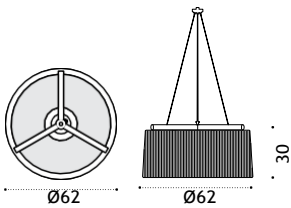

Pendant lamp

KILAT_RC_

* 8

IP44, 1XE27
(Bulb not included, depends on the bulb
used) according to European regulations