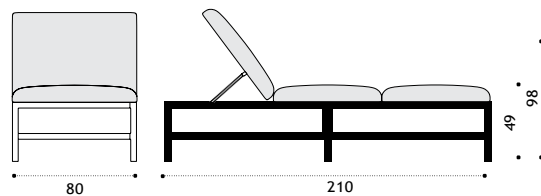

Sunbed

natural teak + mattress GLEET1___
pickled teak + mattress GLEET5___

* 29