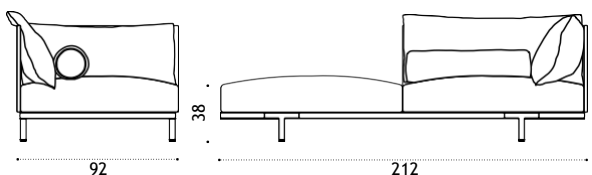

Chaise longue mod - Right

carbon/teak BACLDD69T1____
carbon BACLDD69____
carbon/accoya BACLDD69A____

silver/teak BACLDD70T1____
silver BACLDD70____
silver/accoya BACLDD70A____

* 69