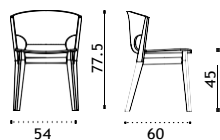

Dining chair

natural teak KNSET1R70
pickled teak KNSET5R71

* 6,5