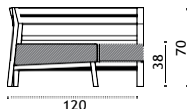

Corner module

teak CODMAUT1
pickled teak CODMAUT5
cushions, seat+back COCUDMAUA___

* 58