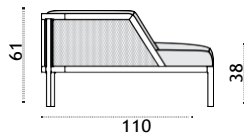

XL sofa

natural teak GLD3T1R1
pickled teak GLD3T5R2
cushions, seat+back GLCUDI_____

* 52

Complementary back cushion for XL sofa and armchair

nature white GLCUSCAW25
nature grey GLCUSCAW24
corda GLCUSCPP50

* 1,3