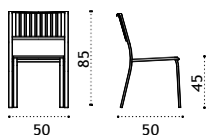

## Dining chair

EISEB\_

Classic seat cushion (H 3cm) EICUSEPDW2\_  
Pratic seat cushion (H 2cm) CUSEPREIA1

\* 7