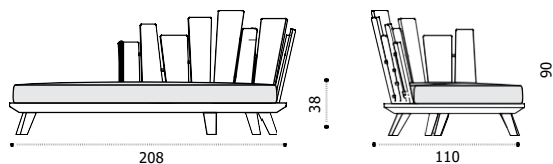

Daybed left

brushed natural teak RADST1S
pickled teak RADST5
seat cushion RACUDS

* 60,5