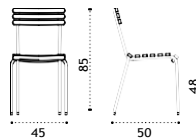

Dining chair

pickled teak LASEB40T5
teak LASEB51T1

* 5