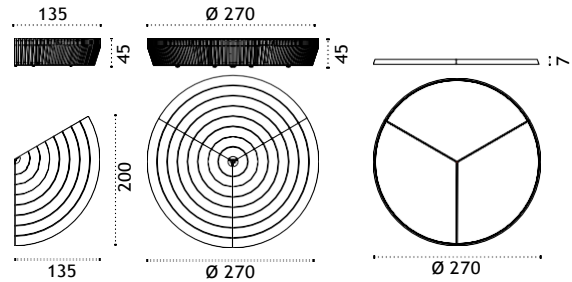

Round lounge bed Ø 2,7m x h44 cm

HULBT1A
mattress Ø 2,7m h8cm HUCUNI___
decorative cushion 55x55 cm
HUCUSCM2___

* 161