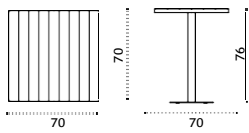

Laren

Square dining table 70x70

pickled teak LATPQM1H1B40T5
teak LATPQM1H1B51T1

* 15,5 ≥ 4