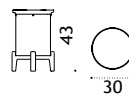

Milk

Design: Emmanuel Gallina

Collection composed of:
portable solar lamp

FSC™ certified product

Material

Natural Teak + Glass

Solar lamp

MKLAT1

IP65 50-100 LUMEN
Rechargeable battery 3.6V 2600 mAh
Li-ion Max endurance: 8h
Recharging cycles with line power 10h

Shake

Design: Emmanuel Gallina

Collection composed of:
floor lamp / XL floor lamp

FSC™ certified product

Material

Natural Teak + Frosted plexiglass

Floor lamp

SKLAM1T1

IP44 2700° K - 1650 LUMEN
LED 230 Vac 17W
ENERGETIC CLASS: E

XL floor lamp

SKLAM2T1

IP44 2700° K - 1650 LUMEN
LED 230 Vac 17W
ENERGETIC CLASS: E