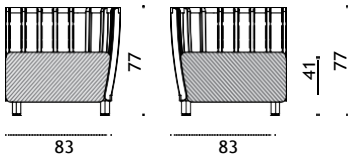

Corner module

pickled teak SWDMAUD__T5
natural teak SWDMAUD__T1
cushions, seat + 2 back SWCUDMAU____
* 30