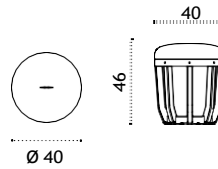

Pouf Ø 40 h46

pickled teak + seat cushion SWPM12D__T5
natural teak + seat cushion SWPM12D__T1

* 6,5