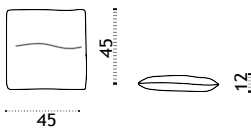

Back cushion 45X45

ice RTCUSCQPP40
aegean blue RTCUSCQPP41
leofanto 1 RTCUSCQPP42
carmide 11 RTCUSCQPP43
chartreuse RTCUSCQPP29
amazone RTCUSCQA54

* 0,5