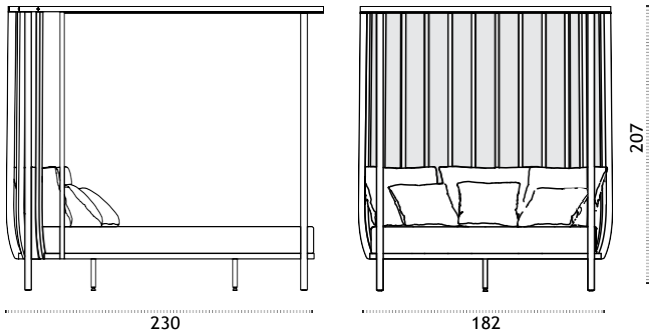

Louge bed with curtain

pickled teak SWALS__T5
natural teak SWALS__T1
seat cushion + bed runner nature grey SWCUALAW24
back cushion red earth SWCUSCM1A76
back cushion nature grey SWCUSCM2AW24

* 50