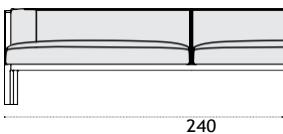

XL sofa

natural teak GLD3T1R1
pickled teak GLD3T5R2
cushions, seat+back GLCUDI_____

* 52

Complementary back cushion for XL sofa and armchair

nature white GLCUSCAW25
nature grey GLCUSCAW24
corda GLCUSCPP50

* 1,3