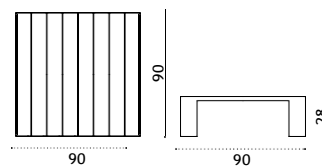

## Square coffee table 90x90

with pickled teak top ESTCQD43T5

 \* 19