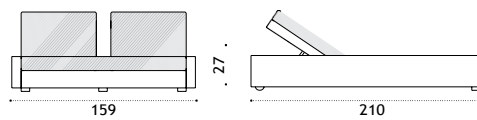

Double sunbed

CBLDW2_
mattress CBCULDA_

* 68