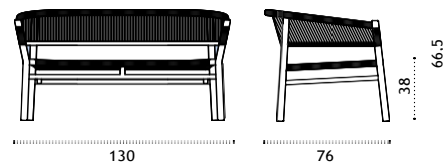

## 2 seater sofa

teak + round rope sand KID2T1RCS  
 pickled teak + round rope dark grey KID2T5RCD

 \* 13