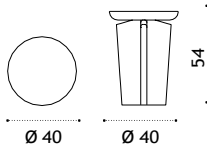

Table Ø40x54 CSTCTM1T1BC

* 8