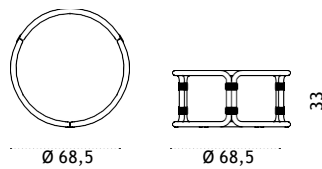

Coffee table Ø68,5 H33

pickled teak + top RTTCTM2H1T5___
aluminium + top RTTCTM2H1D57___

* 9.5