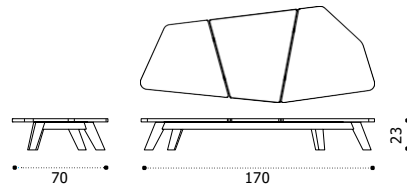

Coffee table 70 x 170 - large

pickled teak + marble RATCRT5MS
pickled teak + smeraldo RATCRT5PSR

* 40