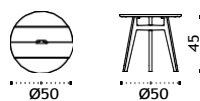

## Round coffee table Ø 50

natural teak KNTCTT1  
pickled teak KNTCTT5

 \* 4