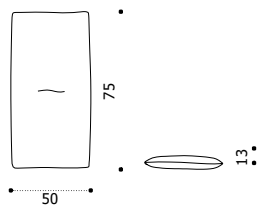

Sunbed back cushion 75x50 cm

RACULESC_

* 1,5