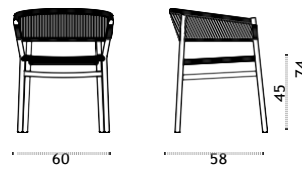

Dining armchair - Aluminium

alu warmwhite + round rope light grey KIPDD43R1
alu warmgrey + round rope dark grey KIPDD44RCD

* 6,5