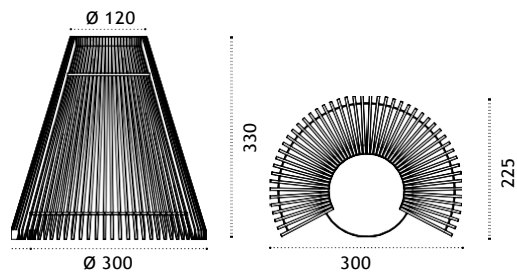

Wooden shelter

Ø 3m x h3,3m

HUGUT1A
curtain 2,8x2,65 m HUTDV___

* 199