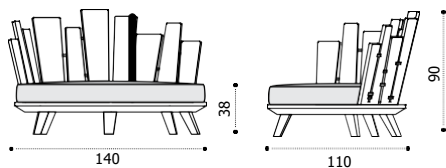

Rafael

Design: Paola Navone

Collection composed of:
loung armchair / daybed
/ loung armchair with integrated
coffee table / coffee table
/ sunbed / dining table
/ dining armchair

FSC™ certified product

Lounge armchair right

brushed natural teak RAPLDT1S
pickled teak RAPLDT5
seat cushion RACUPLD

* 35