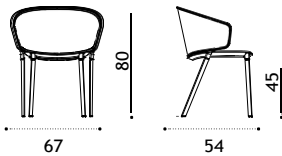

Dining armchair

natwick + warmwhite PVPDD43WN
rope light grey + warmwhite PVPDD43R1
rope lava grey + dark grey PVPDDGR4

* 9