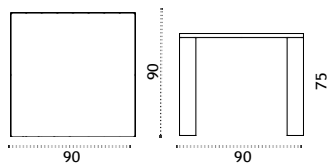

Square dining table 90x90

with ceramic stone top slate grey ESTPQD43LN
with ceramic stone top dove grey ESTPQD43LG

* 23 ≥ 4