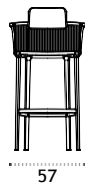

Accessories

soft back NICUPDSBAW__
seat cushion NICUPDAW__

* 0,5