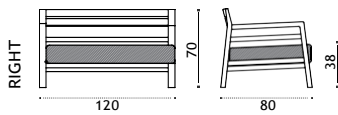

## Coffee table 100x60

teak COTCRM1T1  
pickled teak COTCRM1T5  
 \* 11 