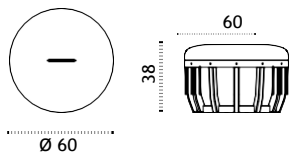

Pouf Ø 60 h38

pickled teak + seat cushion SWPM21D__T5
natural teak + seat cushion SWPM21D__T1

* 10,5