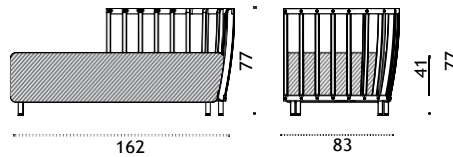

Daybed right

pickled teak SWMDDD__T5
natural teak SWMDDD__T1
cushions, seat+2 back SWCUDMDD____
* 39