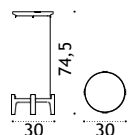

Milk

Design: Emmanuel Gallina

Collection composed of:
portable solar lamp

FSC™ certified product

Material

Natural Teak + Glass

Solar lamp

MKLAT1

IP65 50-100 LUMEN
Rechargeable battery 3.6V 2600 mAh
Li-ion Max endurance: 8h
Recharging cycles with line power 10h

Shake

Design: Emmanuel Gallina

Collection composed of:
floor lamp / XL floor lamp

FSC™ certified product

Material

Natural Teak + Frosted plexiglass

Floor lamp

SKLAM1T1

IP44 2700° K - 1650 LUMEN
LED 230 Vac 17W
ENERGETIC CLASS: E

XL floor lamp

SKLAM2T1

IP44 2700° K - 1650 LUMEN
LED 230 Vac 17W
ENERGETIC CLASS: E