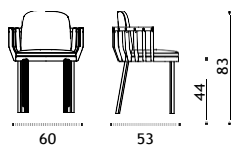

Dining armchair

pickled teak SWPDD__T5
natural teak SWPDD__T1
cushions, seat+back SWCUPD_____

* 6,5