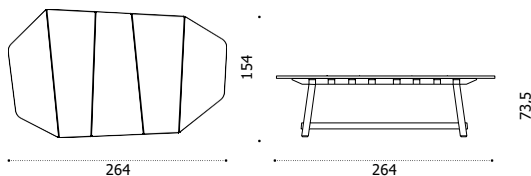

Dining table 264 x 154

brushed natural teak + marble RATPRM1T1SMS
brushed natural teak + smeraldo RATPRM1T1SPSR
pickled teak + Carrara marble RATPRM1T5MS
pickled teak + smeraldo RATPRM1T5PSR

* 354 ≥ 10