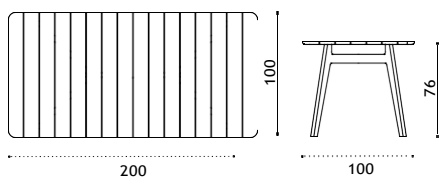

Rectangular dining table 200x100

natural teak KNTPRM1T1
pickled teak KNTPRM1T5

70 6-8