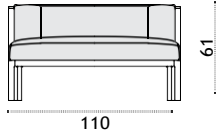

Lounge armchair

natural teak GLPLT1R1
pickled teak GLPLT5R2
cushions, seat+back GLCUPL_____

* 28,5