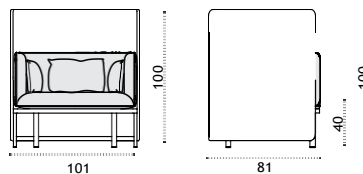

Lounge high back armchair

natwick tight weave ESPLH2WNFD43
natwick wide weave ESPLH2WNHD43
cushions, seat+3 back ESCUPLAW25
headrest cushion ESCUTEAW25

* 35