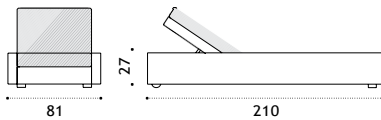

Sunbed

CBLEW2_
mattress CBCULEA_

* 39,5