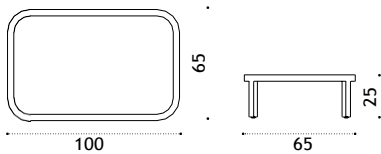

Rectangular coffee table 100x65 h25

natural teak + ceramic stone ice white GLTCRHT1LI
pickled teak + ceramic stone sand GLTCRHT5LS

* 10