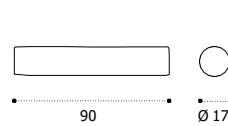

Sunbed roller cushion 90x Ø 17

RACULEPR_

* 1