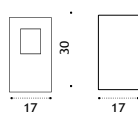

Square path lamp

STLAC__

* 15

IP44 LED 4W 230V
ENERGETIC CLASS: E