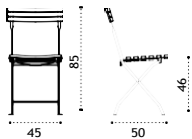

Folding chair

pickled teak LASPB40T5
teak LASPB51T1

* 6