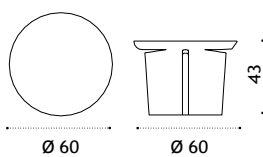

Table Ø60x43 CSTCTM2T1BC

* 10