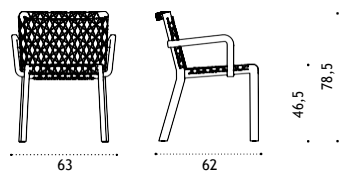

Dining armchair

brushed natural teak RAPDT1SR1
pickled teak RAPDT5R1

* 6