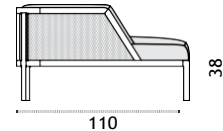

## Lounge armchair

natural teak GLPLT1R1  
 pickled teak GLPLT5R2  
 cushions, seat+back GLCUPL\_\_\_\_\_

\* 28,5