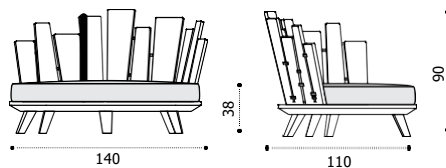

Lounge armchair left

brushed natural teak RAPLST1S
pickled teak RAPLST5
seat cushion RACUPLS

* 35