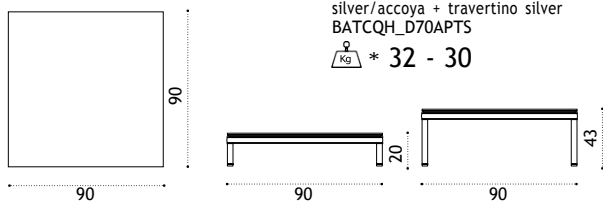

Coffee table 90x90

carbon/teak + travertino silver
BATCQH_D69APTS
BATCQH_D69T1PTS
carbon + travertino silver
BATCQH_D69PTS

carbon/accoya + travertino silver
BATCQH_D69APTS
silver/teak + travertino silver
BATCQH_D70T1PTS
silver + travertino silver
BATCQH_D70PTS
silver/accoya + travertino silver
BATCQH_D70APTS

* 32 - 30