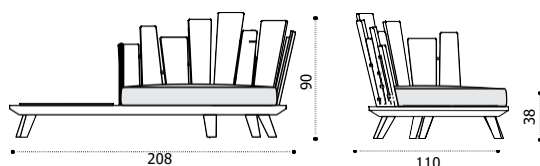

Lounge armchair left with integrated coffee table

brushed natural teak + marble RAD2T1STSMS
brushed natural teak + smeraldo RAD2T1STSPSR
pickled teak + marble RAD2T5TSMS
pickled teak + smeraldo RAD2T5TSPSR
seat cushion RACUD2TS

* 68,5