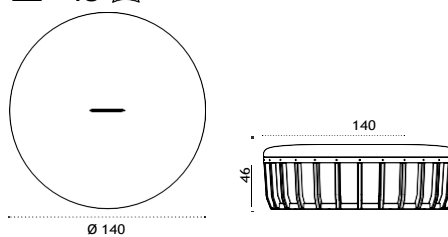

Pouf Ø 140 h46

pickled teak + seat cushion SWPM32D__T5
natural teak + seat cushion SWPM32D__T1

* 48