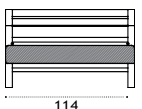

Central module

teak CODMCT1
pickled teak CODMCT5
cushions, seat+back COCUDMCA___

* 36