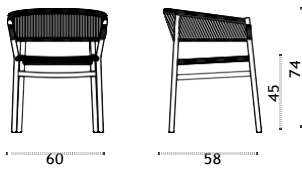

## Dining armchair - Teak

teak + round rope sand KIPDT1RCS  
 teak + round rope olive green KIPDT1R56  
 teak + round rope ruby wine KIPDT1R52  
 pickled teak + round rope dark grey KIPDT5RCD

 \* 6,5 