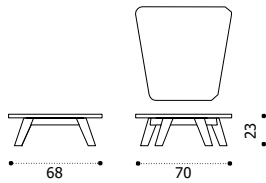

## Coffee table 68 x 70 - small

brushed natural teak + marble RATCQT1SMS  
brushed natural teak + smeraldo RATCQT1SPSR

 \* 26