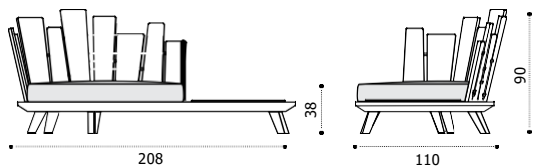

Lounge armchair right with integrated coffee table

brushed natural teak + marble RAD2T1STDMS
brushed natural teak + smeraldo RAD2T1STDPSR
pickled teak + marble RAD2T5TDMS
pickled teak + smeraldo RAD2T5TDPSR
seat cushion RACUD2TD

* 68,5