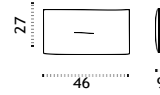

Lumbar cushion for armchair

1 lumbar cushion red diamond KNCUDCM1PP53

* 0,5