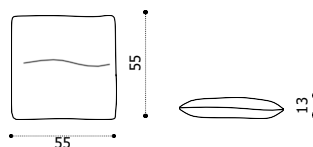

Back cushion 55x55 cm

RACUSCM2

* 1