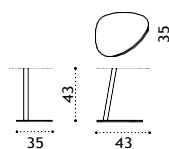

Smart - side table 43x35

SMTCRD_

* 3,5