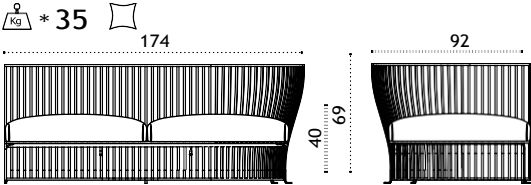

Venexia

Back end module left

alu. mineral grey VXFSD53
alu. limestone white VXFSD56
cushions, seat+4back lichen VXCUDA46
cushions, seat+4back linen color VXCUDA49