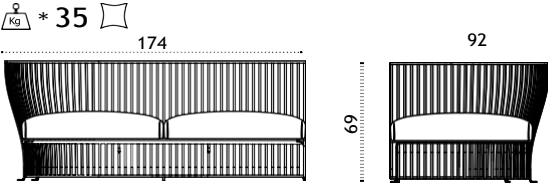

Back end module right

alu. mineral grey VXFDD53
alu. limestone white VXFDD56
cushions, seat+4back lichen VXCUDA46
cushions, seat+4back linen color VXCUDA49